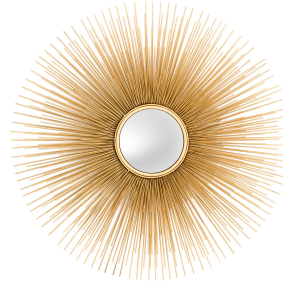

E I C H H O L T Z

## SPECIFICATION SHEET

<b>Item no.</b>	110436
<b>Item description</b>	Mirror Solaris gold finish L
<b>Category</b>	Mirrors
<b>Type</b>	Wall mirrors
<b>Country of origin</b>	India

### SPECIFICATIONS

<b>Material(s)</b>	Convex mirror   Iron   MDF   Stainless steel
<b>Finish(es)/colour(s)</b>	Antique gold finish   convex mirror
<b>Mirror hanging system</b>	Horizontal French cleat