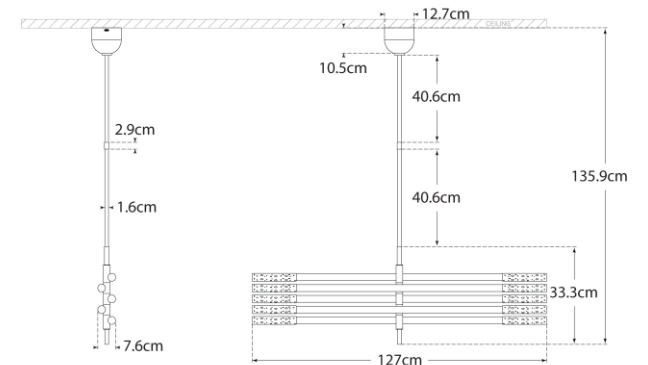

### Rousseau Grande Ten Light Articulating Chandelier

Item # KW 5587PN-EC-EU

Designer: Kelly Wearstler

O/A Height: 136.5cm

Fixture Height: 40.6cm

Min. Custom Height: 59.7cm

Width: 127cm

Canopy: 11.4cm Round

Finishes: AB, BZ, PN

Glass Options: EC, SG

Socket: Dedicated LED

Wattage: 47w (4200lm)

Note: Requires Special Assembly and Installation /  
Custom Height Available

Side View

Front View