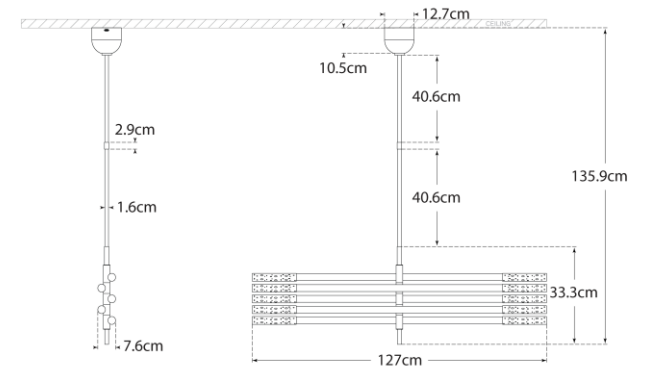

SPEC SHEET

Rousseau Grande Ten Light Articulating Chandelier

Item # KW 5587BZ-EC-EU

Designer: Kelly Wearstler

O/A Height: 136.5cm

Fixture Height: 40.6cm

Min. Custom Height: 59.7cm

Width: 127cm

Canopy: 11.4cm Round

Finishes: AB, BZ, PN

Glass Options: EC, SG

Socket: Dedicated LED

Wattage: 47w (4200lm)

Note: Requires Special Assembly and Installation /
Custom Height Available

Side View

Front View