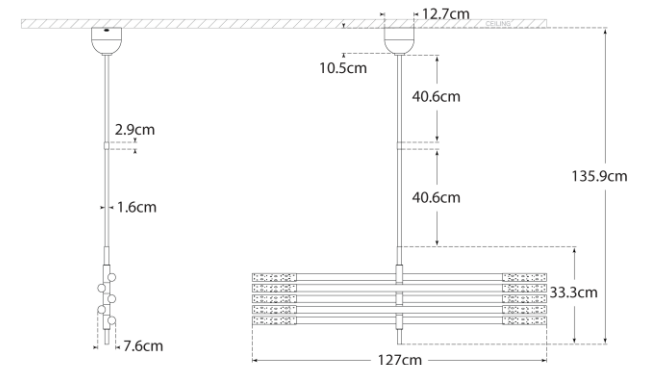

SPEC SHEET

Rousseau Grande Ten Light Articulating Chandelier

Item # KW 5587AB-EC-EU

Designer: Kelly Wearstler

O/A Height: 136.5cm

Fixture Height: 40.6cm

Min. Custom Height: 59.7cm

Width: 127cm

Canopy: 11.4cm Round

Finishes: AB, BZ, PN

Glass Options: EC, SG

Socket: Dedicated LED

Wattage: 47w (4200lm)

Note: Requires Special Assembly and Installation /
Custom Height Available

Side View

Front View