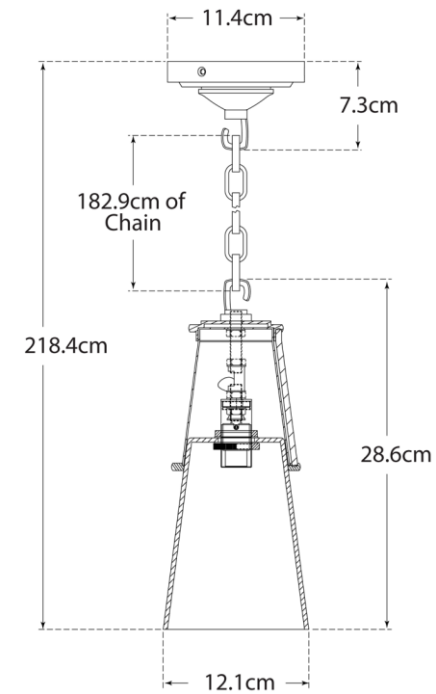

SPEC SHEET

Robinson Small Pendant

Item # TOB 5751HAB-WG-EU

Designer: Thomas O'Brien

Height: 28.6cm

Width: 12.1cm

Canopy: 11.5cm Round

Finishes: BZ, HAB, PN

Glass Options: CG, SG, WG

Socket: E14

Wattage: 60 A

IP Rating: IP20

TOB5751