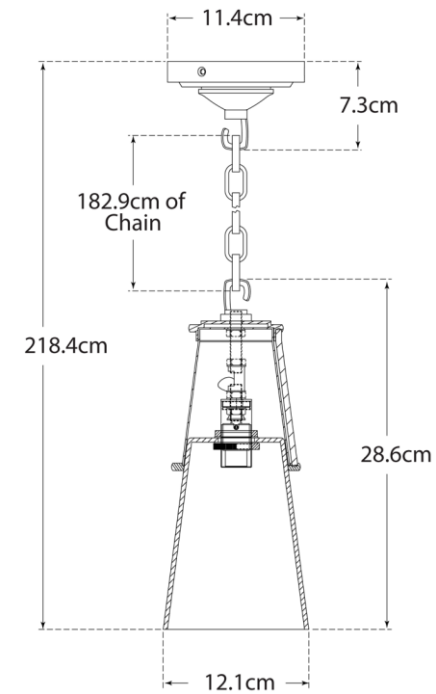

SPEC SHEET

Robinson Small Pendant

Item # TOB 5751HAB-SG-EU

Designer: Thomas O'Brien

Height: 28.6cm

Width: 12.1cm

Canopy: 11.5cm Round

Finishes: BZ, HAB, PN

Glass Options: CG, SG, WG

Socket: E14

Wattage: 60 A

IP Rating: IP20

TOB5751