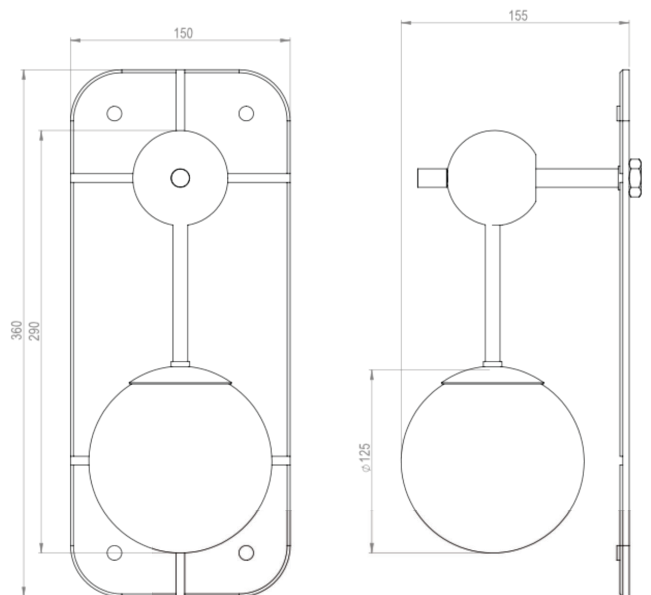

BERT | FRANK

RIFT WALL LIGHT

Specification Sheet

Description:

The Rift Wall Light balances the beautiful simplicity of its opal glass globe with bold, geometric cutout detail on the solid brass backplate to create a sophisticated light with soft illumination.

Weight:

- 3.5 kg

CE

BERT | FRANK

RIFT WALL
& PENDNAT

This luminaire is compatible with bulbs of the energy classes:

G9 LED

874/2012