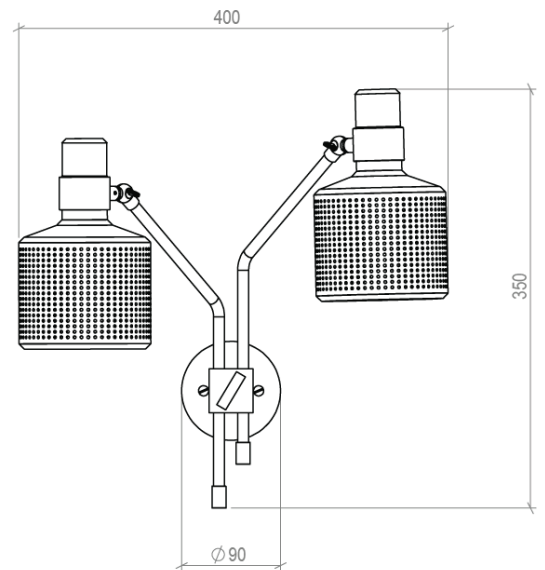

BERT | FRANK

RIDDLE WALL LIGHT - DOUBLE

Specification Sheet

Description:

With two articulated, perforated shades, the Riddle Wall Light produces a soft glow which can be directed onto the wall for a wash effect or away to illuminate a desired space.

Lamps:

- 2 x 4W G9 LED
- Ensure dimmable LED is used if this functionality is needed

Voltage:

- UK/EU - 230V
- US - 110V

Metal Finish Options:

- Brass and Chrome
- Brass lacquered as standard

Colour Finish:

- Black or White

Weight:

- 3 kg

BERT | FRANK

RIDDLE
Floor Light - Double &
Single / Wall Light -
Double & Single / Pendant
/ Table Light

This luminaire is compatible with bulbs of the energy classes:

874/2012