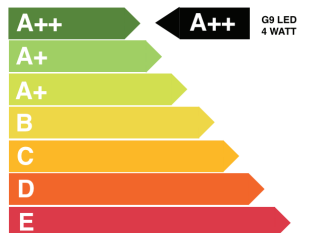

BERT | FRANK

RIDDLE WALL LIGHT - DOUBLE

Specification Sheet

Description:

With two articulated, perforated shades, the Riddle Wall Light produces a soft glow which can be directed onto the wall for a wash effect or away to illuminate a desired space.

- Black or White

Weight:

- 3 kg

BERT | FRANK

RIDDLE
Floor Light - Double &
Single / Wall Light -
Double & Single / Pendant
/ Table Light

This luminaire is compatible with bulbs of the energy classes:

874/2012