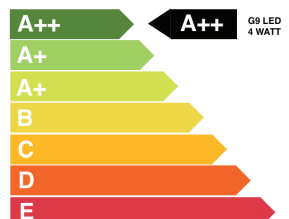

BERT | FRANK

RIDDLE FLOOR LAMP DOUBLE

Specification Sheet

Description:

Casting a warm glow from a perforated shade with a fabric insert, the Double Floor Lamp is the perfect light for a cosy reading nook. The arms rotate to 270 degrees to illuminate the desired space.

- Inline foot switch in flex

CE

BERT | FRANK

RIDDLE
Floor Light - Double &
Single / Wall Light -
Double & Single / Pendant
/ Table Light

This luminaire is compatible with bulbs of the energy classes:

874/2012