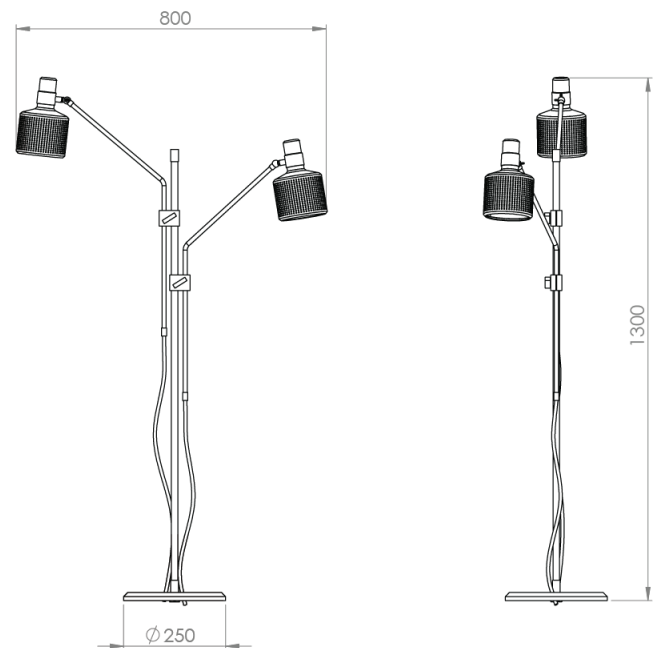

BERT | FRANK

RIDDLE FLOOR LAMP DOUBLE

Specification Sheet

Description:

Casting a warm glow from a perforated shade with a fabric insert, the Double Floor Lamp is the perfect light for a cosy reading nook. The arms rotate to 270 degrees to illuminate the desired space.

Lamps:

- 2 x 4W G9 LED

Voltage:

- UK/EU - 230V

- US - 110V

Metal Finish Options:

- Brass and Chrome

- Brass lacquered as standard

Colour Finish:

- Black or White

Weight:

- kg

Flex:

- Supplied with 2m fabric covered flex as standard

- Longer flex available on request

Switch:

- Inline foot switch in flex

CE

BERT | FRANK

RIDDLE
Floor Light - Double &
Single / Wall Light -
Double & Single / Pendant
/ Table Light

This luminaire is compatible with bulbs of the energy classes:

874/2012