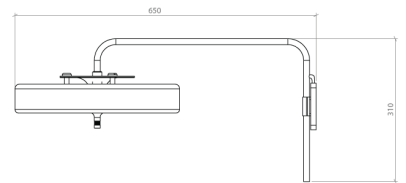

BERT | FRANK

REVOLVE WALL LIGHT

Specification Sheet

Description:

Not just a statement piece, the Revolve Wall Light combines striking design with utility. Rotating 90 degrees in an arc from the wall for maximum flexibility, it produces a soft, warm light to highlight a space.

Lamps:

- 3 x 4W G9 LED
- Ensure dimmable LED is used if this functionality is needed

Voltage:

- UK/EU - 230V
- US - 110V

Metal Finish:

- Satin Brass
- Brass lacquered as standard

Colour Finish:

- Black, White and Petrol Blue
- Special colours and finishes available on request

Weight:

- 5.55 kg

CE

BERT | FRANK

REVOLVE
Floor Light / Wall Light /
Pendant / Rise & Fall /
Table Light

This luminaire is compatible with bulbs of the energy classes:

874/2012