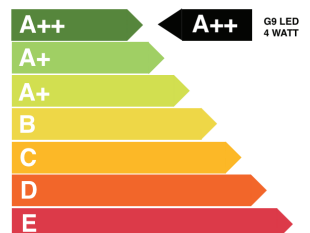

BERT | FRANK

REVOLVE WALL LIGHT

Specification Sheet

Description:

Not just a statement piece, the Revolve Wall Light combines striking design with utility. Rotating 90 degrees in an arc from the wall for maximum flexibility, it produces a soft, warm light to highlight a space.

Lamps:

- 3 x 4W G9 LED
- Ensure dimmable LED is used if this functionality is needed

Voltage:

- UK/EU - 230V
- US - 110V

Metal Finish:

- Satin Brass
- Brass lacquered as standard

Colour Finish:

- Black, White and Petrol Blue
- Special colours and finishes available on request

Weight:

- 5.55 kg

CE

BERT | FRANK

REVOLVE
Floor Light / Wall Light /
Pendant / Rise & Fall /
Table Light

This luminaire is compatible with bulbs of the energy classes:

874/2012