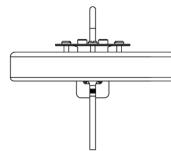

BERT | FRANK

REVOLVE WALL LIGHT

Specification Sheet

Description:

Not just a statement piece, the Revolve Wall Light combines striking design with utility. Rotating 90 degrees in an arc from the wall for maximum flexibility, it produces a soft, warm light to highlight a space.

Lamps:

- 3 x 4W G9 LED
- Ensure dimmable LED is used if this functionality is needed

Voltage:

- UK/EU - 230V
- US - 110V

Metal Finish:

- Satin Brass
- Brass lacquered as standard

Colour Finish:

- Black, White and Petrol Blue
- Special colours and finishes available on request

Weight:

- 5.55 kg