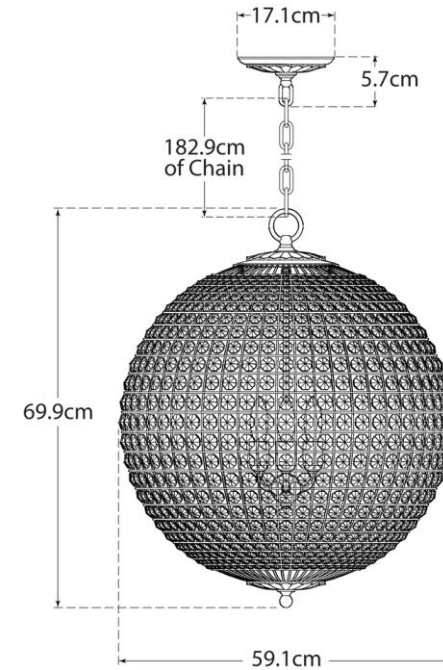

SPEC SHEET

Renwick Large Sphere Pendant

Item # ARN 5101BSL-CG-EU

Designer: AERIN

Fixture Height: 69.8cm

Width: 59.1cm

Canopy: 17.1cm Round

Finishes: BSL, G

Trim Options: CG

Socket: 4 - E14

Wattage: 60 C

IP Rating: IP20

ARN5101