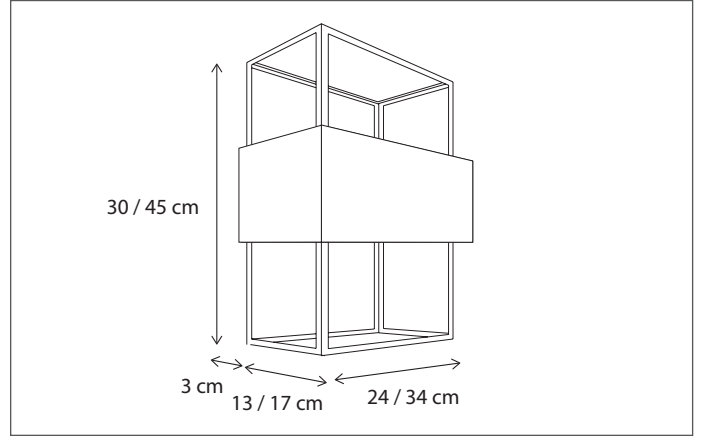

Integrated LED.

395

CODE	TYPE	FINISH	WATT	VOLT	FITTING
QBR0L2OUS	Q-Bri wall outdoor small 22,5 cm	Bronze	6	230	-
QBR0L2OUN	Q-Bri wall outdoor normal 27,5 cm	Bronze	6	230	-
QBR0L2OUL	Q-Bri wall outdoor medium 60 cm	Bronze	18	230	-
QBR1L2OUS	Q-Bri wall outdoor small 22,5 cm	Brushed nickel	6	230	-
QBR1L2OUN	Q-Bri wall outdoor normal 27,5 cm	Brushed nickel	6	230	-
QBR1L2OUL	Q-Bri wall outdoor medium 60 cm	Brushed nickel	18	230	-
QBR2L2OUS	Q-Bri wall outdoor small 22,5 cm	Chrome	6	230	-
QBR2L2OUN	Q-Bri wall outdoor normal 27,5 cm	Chrome	6	230	-
QBR2L2OUL	Q-Bri wall outdoor medium 60 cm	Chrome	18	230	-

Contact us for:

Customisation, connectivity or halogen version of the collection

2 integrated LED-strips (top and bottom).  
The light reflects on polished brass insight, resulting in a warm glow.

396

CODE	TYPE	FINISH	WATT	VOLT	FITTING
QLW0L2OU2	Q-Bri lantern wall normal	Bronze	11	230	-
QLW0L2OU3	Q-Bri lantern wall large	Bronze	15	230	-
QLW3L2OU2	Q-Bri lantern wall normal	Polished brass	11	230	-
QLW3L2OU3	Q-Bri lantern wall large	Polished brass	15	230	-