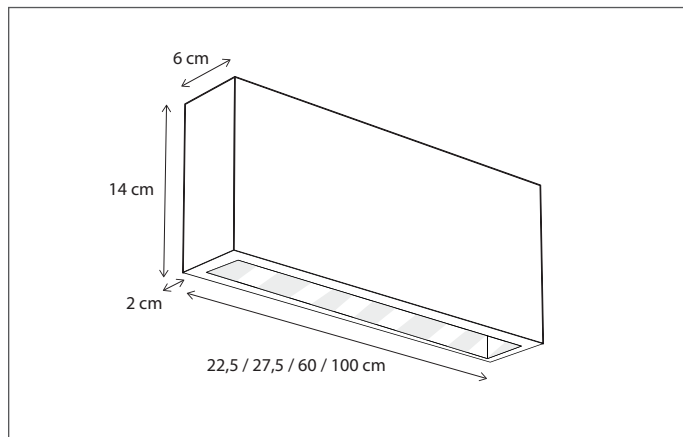

Integrated LED.

395

CODE	TYPE	FINISH	WATT	VOLT	FITTING
QBR0L2OUS	Q-Bri wall outdoor small 22,5 cm	Bronze	6	230	-
QBR0L2OUN	Q-Bri wall outdoor normal 27,5 cm	Bronze	6	230	-
QBR0L2OUL	Q-Bri wall outdoor medium 60 cm	Bronze	18	230	-
QBR1L2OUS	Q-Bri wall outdoor small 22,5 cm	Brushed nickel	6	230	-
QBR1L2OUN	Q-Bri wall outdoor normal 27,5 cm	Brushed nickel	6	230	-
QBR1L2OUL	Q-Bri wall outdoor medium 60 cm	Brushed nickel	18	230	-
QBR2L2OUS	Q-Bri wall outdoor small 22,5 cm	Chrome	6	230	-
QBR2L2OUN	Q-Bri wall outdoor normal 27,5 cm	Chrome	6	230	-
QBR2L2OUL	Q-Bri wall outdoor medium 60 cm	Chrome	18	230	-

Contact us for:

Customisation, connectivity or halogen version of the collection

2 integrated LED-strips (top and bottom).  
The light reflects on polished brass insight, resulting in a warm glow.

396

CODE	TYPE	FINISH	WATT	VOLT	FITTING
QLW0L2OU2	Q-Bri lantern wall normal	Bronze	11	230	-
QLW0L2OU3	Q-Bri lantern wall large	Bronze	15	230	-
QLW3L2OU2	Q-Bri lantern wall normal	Polished brass	11	230	-
QLW3L2OU3	Q-Bri lantern wall large	Polished brass	15	230	-