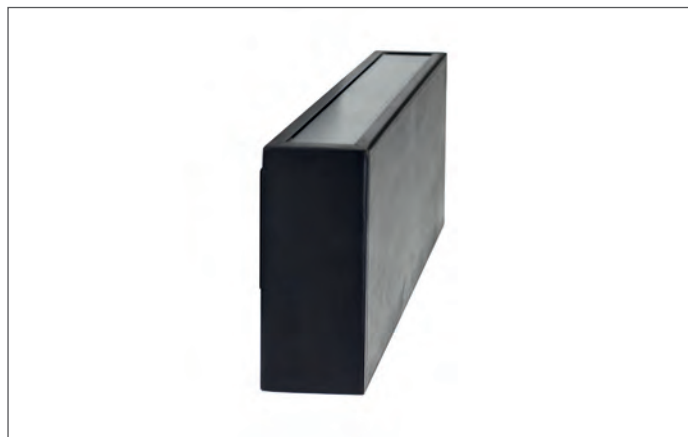

Integrated LED.

395

CODE	TYPE	FINISH	WATT	VOLT	FITTING
QBR0L2OUS	Q-Bri wall outdoor small 22,5 cm	Bronze	6	230	-
QBR0L2OUN	Q-Bri wall outdoor normal 27,5 cm	Bronze	6	230	-
QBR0L2OUL	Q-Bri wall outdoor medium 60 cm	Bronze	18	230	-
QBR1L2OUS	Q-Bri wall outdoor small 22,5 cm	Brushed nickel	6	230	-
QBR1L2OUN	Q-Bri wall outdoor normal 27,5 cm	Brushed nickel	6	230	-
QBR1L2OUL	Q-Bri wall outdoor medium 60 cm	Brushed nickel	18	230	-
QBR2L2OUS	Q-Bri wall outdoor small 22,5 cm	Chrome	6	230	-
QBR2L2OUN	Q-Bri wall outdoor normal 27,5 cm	Chrome	6	230	-
QBR2L2OUL	Q-Bri wall outdoor medium 60 cm	Chrome	18	230	-

Contact us for:

Customisation, connectivity or halogen version of the collection

2 integrated LED-strips (top and bottom).  
The light reflects on polished brass insight, resulting in a warm glow.

396

CODE	TYPE	FINISH	WATT	VOLT	FITTING
QLW0L2OU2	Q-Bri lantern wall normal	Bronze	11	230	-
QLW0L2OU3	Q-Bri lantern wall large	Bronze	15	230	-
QLW3L2OU2	Q-Bri lantern wall normal	Polished brass	11	230	-
QLW3L2OU3	Q-Bri lantern wall large	Polished brass	15	230	-