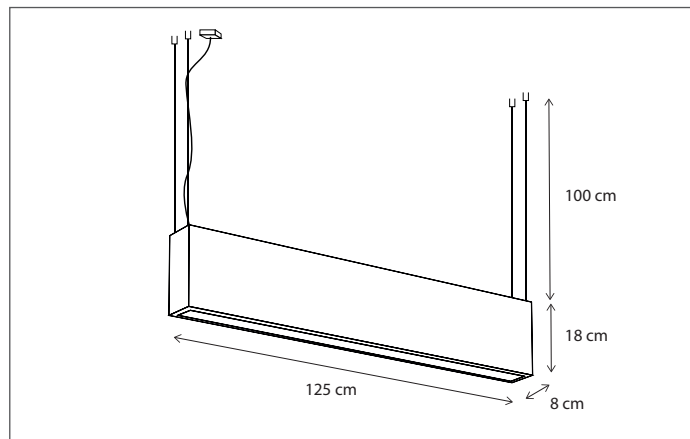

Available in 2 versions: retrofit (S14S - lamps not included, consult light source guide) or integrated LED.

Integrated LED available in 2 light levels and in Dim-to-Warm version

CODE	TYPE	FINISH	WATT	VOLT	FITTING
QBR002P12	Q-Bri pendant linestra	Bronze	2 x 20	230	S14S
QBR0L2P12	Q-Bri pendant 1298 lumen	Bronze	32	230	-
QBR0L5P12	Q-Bri pendant 2596 lumen	Bronze	64	230	-
QBR0L4D12	Q-Bri pendant 2596 lumen dim-to-warm	Bronze	64	230	-
QBR102P12	Q-Bri pendant linestra	Brushed nickel	2 x 20	230	S14S
QBR1L2P12	Q-Bri pendant 1298 lumen	Brushed nickel	32	230	-
QBR1L5P12	Q-Bri pendant 2596 lumen	Brushed nickel	64	230	-
QBR1L4D12	Q-Bri pendant 2596 lumen dim-to-warm	Brushed nickel	64	230	-
QBR202P12	Q-Bri pendant linestra	Chrome	2 x 20	230	S14S
QBR2L2P12	Q-Bri pendant 1298 lumen	Chrome	32	230	-
QBR2L5P12	Q-Bri pendant 2596 lumen	Chrome	64	230	-
QBR2L4D12	Q-Bri pendant 2596 lumen dim-to-warm	Chrome	64	230	-
QBR902P12	Q-Bri pendant linestra	Ready for painting	2 x 20	230	S14S
QBR9L2P12	Q-Bri pendant 1298 lumen	Ready for painting	32	230	-
QBR9L5P12	Q-Bri pendant 2596 lumen	Ready for painting	64	230	-
QBR9L4D12	Q-Bri pendant 2596 lumen dim-to-warm	Ready for painting	64	230	-

Contact us for:

Customisation, connectivity or halogen version of the collection