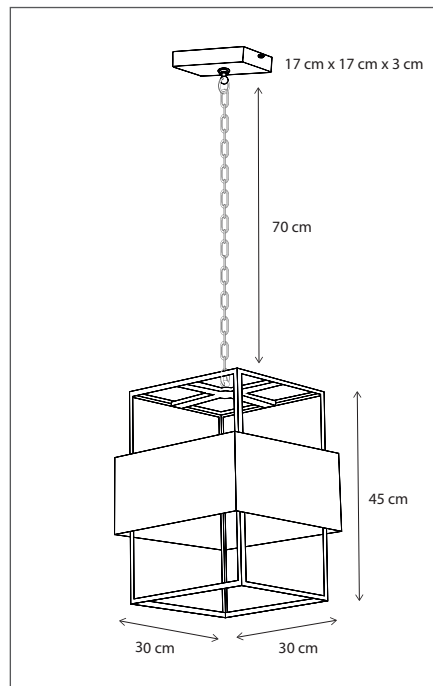

2 integrated LED-strips (top and bottom).  
The light reflects on polished brass insight, resulting in a warm glow.

132

CODE	TYPE	FINISH	WATT	VOLT	FITTING
QLS0L2600	Q-Bri lantern suspension 30 x 45 cm	Bronze	32	230	-
QLS1L2600	Q-Bri lantern suspension 30 x 45 cm	Brushed nickel	32	230	-
QLS2L2600	Q-Bri lantern suspension 30 x 45 cm	Chrome	32	230	-
QLS3L2600	Q-Bri lantern suspension 30 x 45 cm	Polished brass	32	230	-
QLS0L2601	Q-bri lantern suspension long 60 x 20 cm	Bronze	32	230	-
QLS0L2900	Q-bri lantern suspension extra long 90 x 15 cm	Bronze	32	230	-

Available in 2 versions: retrofit (S14S - lamps not included, consult light source guide) or integrated LED.

Integrated LED available in 2 light levels and in Dim-to-Warm version

CODE	TYPE	FINISH	WATT	VOLT	FITTING
QBR002P12	Q-Bri pendant linestra	Bronze	2 x 20	230	S14S
QBR0L2P12	Q-Bri pendant 1298 lumen	Bronze	32	230	-
QBR0L5P12	Q-Bri pendant 2596 lumen	Bronze	64	230	-
QBR0L4D12	Q-Bri pendant 2596 lumen dim-to-warm	Bronze	64	230	-
QBR102P12	Q-Bri pendant linestra	Brushed nickel	2 x 20	230	S14S
QBR1L2P12	Q-Bri pendant 1298 lumen	Brushed nickel	32	230	-
QBR1L5P12	Q-Bri pendant 2596 lumen	Brushed nickel	64	230	-
QBR1L4D12	Q-Bri pendant 2596 lumen dim-to-warm	Brushed nickel	64	230	-
QBR202P12	Q-Bri pendant linestra	Chrome	2 x 20	230	S14S
QBR2L2P12	Q-Bri pendant 1298 lumen	Chrome	32	230	-
QBR2L5P12	Q-Bri pendant 2596 lumen	Chrome	64	230	-
QBR2L4D12	Q-Bri pendant 2596 lumen dim-to-warm	Chrome	64	230	-
QBR902P12	Q-Bri pendant linestra	Ready for painting	2 x 20	230	S14S
QBR9L2P12	Q-Bri pendant 1298 lumen	Ready for painting	32	230	-
QBR9L5P12	Q-Bri pendant 2596 lumen	Ready for painting	64	230	-
QBR9L4D12	Q-Bri pendant 2596 lumen dim-to-warm	Ready for painting	64	230	-