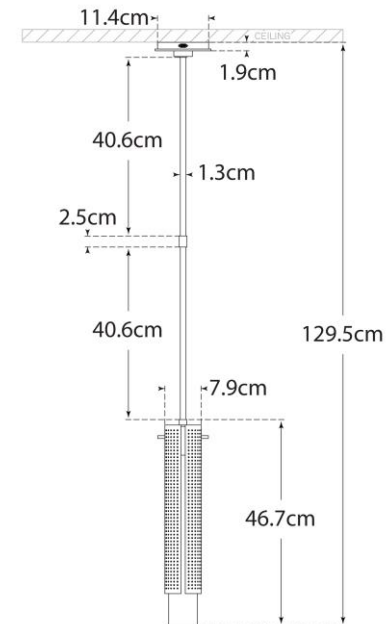

SPEC SHEET

Precision Small Cylinder Pendant

Item # KW 5224PN-WG-EU

Designer: Kelly Wearstler

O/A Height: 129.5cm

Fixture Height: 39.4cm

Min. Custom Height: 52.7cm

Width: 11.4cm

Canopy: 11.4cm Round

Finishes: AB, BZ, PN

Glass Options: WG

Socket: E27

Wattage: 40 T

Front View