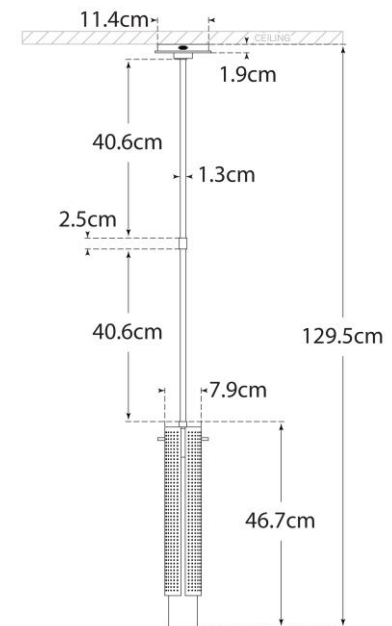

SPEC SHEET

Precision Small Cylinder Pendant

Item # KW 5224AB-WG-EU

Designer: Kelly Wearstler

O/A Height: 129.5cm

Fixture Height: 39.4cm

Min. Custom Height: 52.7cm

Width: 11.4cm

Canopy: 11.4cm Round

Finishes: AB, BZ, PN

Glass Options: WG

Socket: E27

Wattage: 40 T

Front View