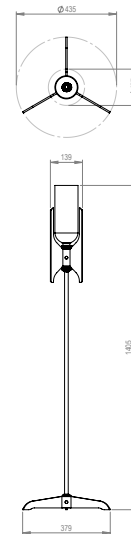

BERT | FRANK

PENNON FLOOR LIGHT

Specification Sheet

Description:

A tall and elegant profile is created by this slender floor lamp with its soft light emitting from a fine bone china shade held on all sides by brass fins. The Pennon floor lamps delicate stem and clean lines make the perfect sofa side addition.

Light Source:

- 1x 4W G9 LED bulb supplied

Voltage:

- UK/EU - 230V
- US - 110V

Metal Finish:

- Satin Brass with polished highlights
- Bronze with Satin Brass highlights

Shade Finish

- Fine Bone China

Weight:

- 5kg