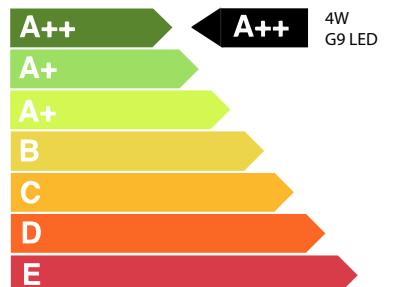

BERT | FRANK

PENNON FLOOR LIGHT

Specification Sheet

Description:

A tall and elegant profile is created by this slender floor lamp with its soft light emitting from a fine bone china shade held on all sides by brass fins. The Pennon floor lamps delicate stem and clean lines make the perfect sofa side addition.

Weight:

- 5kg

BERT|FRANK

PNWL/PNTL/
PNFL/PNPL

This luminaire is compatible with bulbs of the energy classes:

874/2012