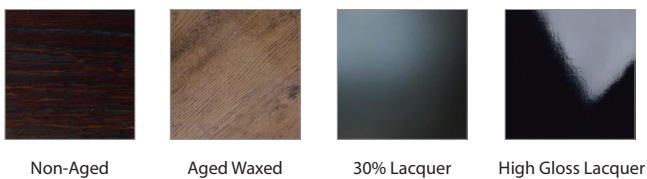

TRENZSEATER

PAVILION SIDEBOARD

---

1. B4: L 2400mm/ D 500mm/ H 810mm.
   B3: L 1800mm/ D 500mm/ H 810mm.
   B2: L 1200mm/ D 500mm/ H 810mm.

TECHNICAL INFORMATION

---

1. MATERIAL MDF, also available in Solid American Oak
   STRUCTURE Powdercoated Matt Black Steel
   COMPONENTRY Adjustable shelves.
   TAILOR MADE TO ORDER IN NEW ZEALAND BY TRENZSEATER

FINISHES

PATTERN

LACQUER FINISHES

SOFT TOUCH FINISHES

IMPORTANT NOTE: For technical printing reasons, the colours displayed above may vary from the swatches in store, it is recommended to view these to get a true representation of the colour before ordering.

*The WHITE finish is only available when product is made in Oak Veneer