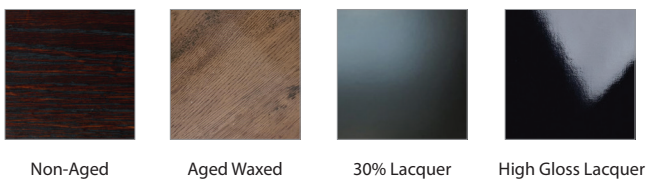

## PORTOFINO DINING TABLE

---

TABLE:	L 2200mm/ W 1000mm/ H 750mm	(Base size - 1710mm)
	L 2400mm/ W 1000mm/ H 750mm	(Base size - 1710mm)
	L 2700mm/ W 1000mm/ H 750mm	(Base size - 1710mm)

### TECHNICAL INFORMATION

---

**MATERIAL** Solid American Oak, Also available in American Oak Veneer + MDF  
TAILOR MADE TO ORDER IN NEW ZEALAND BY TRENZSEATER

#### FINISHES

---