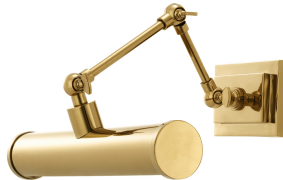

E I C H H O L T Z

SPECIFICATION SHEET

Item no.	111623
Item description	Wall Lamp Pacific gold finish
Category	Lighting
Type	Wall lamps
Country of origin	China

ITEM MEASUREMENTS

Dimensions (cm)	A. 28,5 B. 24 C. 20 cm adjustable
Dimensions (inch)	A. 11.22" B. 9.45" C. 7.87" adjustable
Wire length (cm)	15
Wire length (inch)	5,91
Wall/ceiling plate dimensions (cm)	11 x 8 x D. 2,5 cm
Wall/ceiling plate dimensions (inch)	4.33" x 3.15" x 0.98" D
Net weight (kg)	1

Dimensions are indicated as follows: **A = width | B = depth | C = height**

SPECIFICATIONS

Material(s)	Iron Brass
Finish(es)/colour(s)	Gold finish
Suitable for	Indoor use/dry locations only
Lamp holder type qty	E14 2
Switch	No
Dimmer	Dimmable, dimmer not included
Wire type	2 core + earth wire (0,75mm ²)
Plug type	Not applicable
Light source	Not included
Max. wattage	40 watt
CE test certificate	Pass 2018