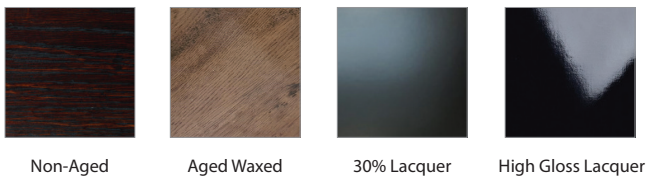

TRENZSEATER

MILAN SIDEBOARD

- B4: L 2400mm/ D 500mm/ H 810mm.
B3: L 1800mm/ D 500mm/ H 810mm.
B2: L 1200mm/ D 500mm/ H 810mm.

TECHNICAL INFORMATION

- MATERIAL MDF, Also available in Solid American Oak
STRUCTURE Powdercoated Matt Black Steel
COMPONENTRY Adjustable shelves
TAILOR MADE TO ORDER IN NEW ZEALAND BY TRENZSEATER

FINISHES

PATTERN

LACQUER FINISHES

SOFT TOUCH FINISHES

IMPORTANT NOTE: For technical printing reasons, the colours displayed above may vary from the swatches in store, it is recommended to view these to get a true representation of the colour before ordering.

*The WHITE finish is only available when product is made in Oak Veneer