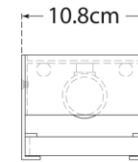

SPEC SHEET

Melange Elongated Sconce

Item # KW 2013PN-ALB-EU

Designer: Kelly Wearstler

Height: 50.8cm

Width: 10.8cm

Extension: 8.9cm

Backplate: x 50.8cm Rectangle

Finishes: AB, BZ, PN

Shade Treatments: ALB

Socket: 2 - E14

Wattage: 12W LED C

IP Rating: IP20

Top View