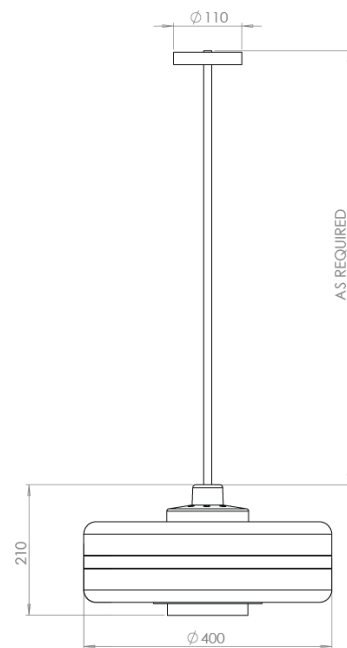

BERT | FRANK

MASINA PENDANT LAMP

Specification Sheet

Description:

Classically chic, this Lamp features gleaming machined brass detailing and a large opal glass shade. Perfect positioned in a central living area or by a bedside, it will inject a sophisticated feel to any space.

Lamps:

- 1 x 13W E27 LED (UK/EU)
- OR 1 x 13W E26 LED (US)
- Ensure dimmable LED is used if this functionality is needed

Voltage:

- UK/EU - 230V
- US - 110V

Metal Finish:

- Brass (& Opal Glass)
- Brass lacquered as standard

Weight:

- 4.20 kg

Flex:

- Drop rod is supplied to desired length

BERT | FRANK

MASINA
Wall Light / Pendant

This luminaire is compatible with bulbs of the energy classes:

874/2012