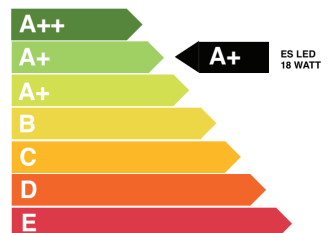

BERT | FRANK

MASINA PENDANT LAMP

Specification Sheet

Description:

Classically chic, this Lamp features gleaming machined brass detailing and a large opal glass shade. Perfect positioned in a central living area or by a bedside, it will inject a sophisticated feel to any space.

Weight:

- 4.20 kg

Flex:

- Drop rod is supplied to desired length

BERT | FRANK

MASINA
Wall Light / Pendant

This luminaire is compatible with bulbs of the energy classes:

874/2012