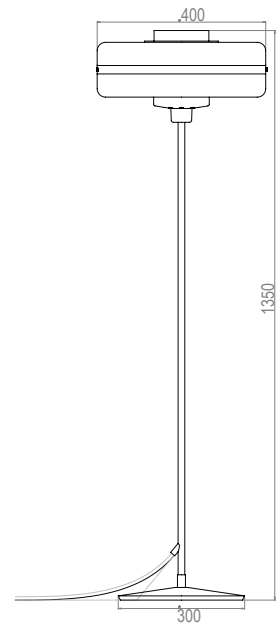

BERT | FRANK

MASINA FLOOR LAMP

Specification Sheet

Description:

A glamorous large opal glass shade is matched with lustrous machined brass detailing in the Art Deco-inspired Masina Floor Light, this refined design casts a soft, warm light.

Weight:

- 20 kg

Flex:

- Supplied with 2m fabric covered flex as standard
- Longer flex available on request

Switch:

- Inline switch on flex

BERT | FRANK

MASINA
Wall Light / Pendant