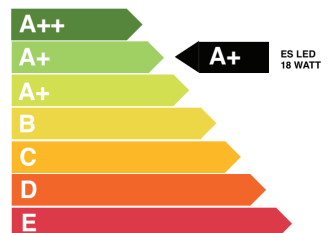

BERT | FRANK

MASINA FLOOR LAMP

Specification Sheet

Description:

A glamorous large opal glass shade is matched with lustrous machined brass detailing in the Art Deco-inspired Masina Floor Light, this refined design casts a soft, warm light.

This luminaire is compatible with bulbs of the energy classes:

874/2012