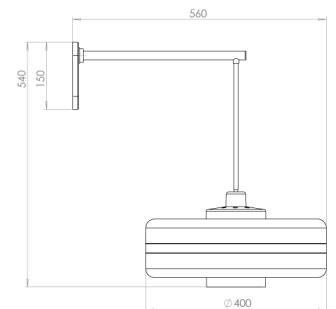

BERT | FRANK

MASINA WALL LIGHT

Specification Sheet

Description:

A glamorous large opal glass shade is matched with lustrous machined brass detailing in the Art Deco-inspired Masina Wall Light. Suspended from a brass back plate, this refined design casts a soft, warm light.

Lamps:

- 1 x 13W E27 LED (UK/EU)
- OR 1 x 13W E26 LED (US)
- Ensure dimmable LED is used if this functionality is needed

Voltage:

- UK/EU - 230V
- US - 110V

Metal Finish:

- Brass (& Opal Glass)
- Brass lacquered as standard

Weight:

- 4.50 kg

CE

BERT | FRANK

MASINA
Wall Light / Pendant

This luminaire is compatible with bulbs of the energy classes:

874/2012