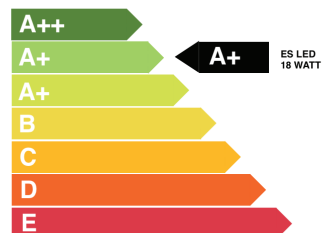

BERT | FRANK

MASINA WALL LIGHT

Specification Sheet

Description:

A glamorous large opal glass shade is matched with lustrous machined brass detailing in the Art Deco-inspired Masina Wall Light. Suspended from a brass back plate, this refined design casts a soft, warm light.

Weight:

- 4.50 kg

CE

BERT | FRANK

MASINA
Wall Light / Pendant

This luminaire is compatible with bulbs of the energy classes:

874/2012