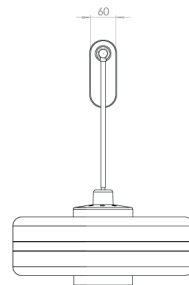

BERT | FRANK

MASINA WALL LIGHT

Specification Sheet

Description:

A glamorous large opal glass shade is matched with lustrous machined brass detailing in the Art Deco-inspired Masina Wall Light. Suspended from a brass back plate, this refined design casts a soft, warm light.

Lamps:

- 1 x 13W E27 LED (UK/EU)
- OR 1 x 13W E26 LED (US)
- Ensure dimmable LED is used if this functionality is needed

Voltage:

- UK/EU - 230V
- US - 110V

Metal Finish:

- Brass (& Opal Glass)
- Brass lacquered as standard

Weight:

- 4.50 kg

CE

BERT | FRANK

MASINA
Wall Light / Pendant

This luminaire is compatible with bulbs of the energy classes:

874/2012