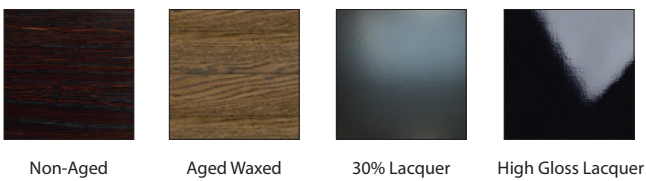

### TECHNICAL INFORMATION

---

MATERIAL Solid American Oak  
METALWORK Blue Gun Steel, Also Available in Powdercoated Matt Black Steel  
TAILOR MADE TO ORDER IN NEW ZEALAND BY TRENZSEATER

#### FINISHES

---