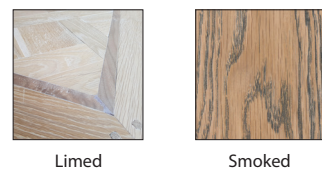

SOFT TOUCH FINISHES

IMPORTANT NOTE: For technical printing reasons, the colours displayed above may vary from the swatches in store, it is recommended to view these to get a true representation of the colour before ordering.