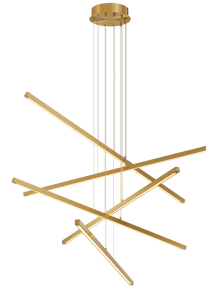

## SPECIFICATION SHEET

<b>Item no.</b>	113507
<b>Item description</b>	Chandelier Kimpton antique brass finish
<b>Category</b>	Lighting
<b>Type</b>	Pendants/Lanterns/Chandeliers
<b>Country of origin</b>	China

### ITEM MEASUREMENTS

<b>Dimensions (cm)</b>	120 x max H. 260 cm
<b>Dimensions (inch)</b>	47.24" dia x max 102.36" H
<b>Wire length (cm)</b>	280
<b>Wire length (inch)</b>	110,24
<b>Wall/ceiling plate dimensions (cm)</b>	ø 25 x H. 6 cm
<b>Wall/ceiling plate dimensions (inch)</b>	9.84" dia x 2.36" H

### SPECIFICATIONS

<b>Material(s)</b>	Iron   Polypropylene
<b>Finish(es)/colour(s)</b>	Antique brass finish
<b>Suitable for</b>	Indoor use/dry locations only
<b>Lamp holder type   qty</b>	Integrated LED
<b>Hanging method   length (cm)</b>	Metal wire   260
<b>Hanging method   length (inch)</b>	102,36
<b>Dimmer</b>	Yes
<b>Wire type</b>	2 core + earth wire (0,50mm <sup>2</sup> )
<b>Grounding option</b>	Yes
<b>Light source</b>	2835 SMD LED strip
<b>Colour temperature (Kelvin)</b>	2700 K
<b>Lumen (lm)</b>	2851 lumen
<b>Lifetime</b>	30000 hours
<b>Total wattage</b>	80 watt
<b>Voltage</b>	200 - 240 Volt