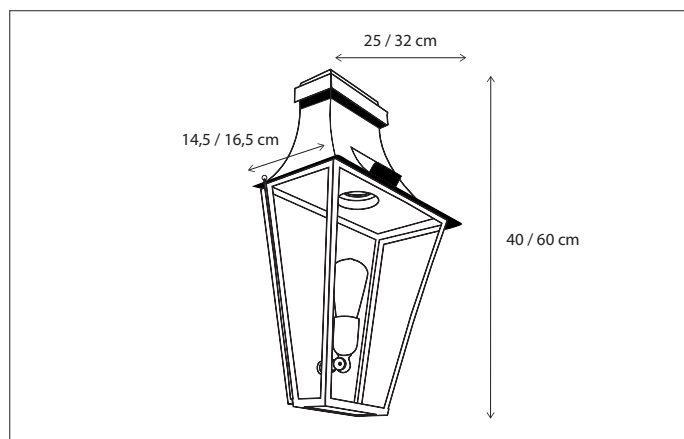

393

CODE	TYPE	FINISH	WATT	VOLT	FITTING
GRA001WA3	Gracieuze wall small 1L	Bronze	15	230	E27
GRA001WAN	Gracieuze wall normal 1L	Bronze	15	230	E27
GRA002WAN	Gracieuze wall normal 2L	Bronze	15 + 8	230	E27 + GU10

Contact us for:

Customisation, connectivity or halogen version of the collection