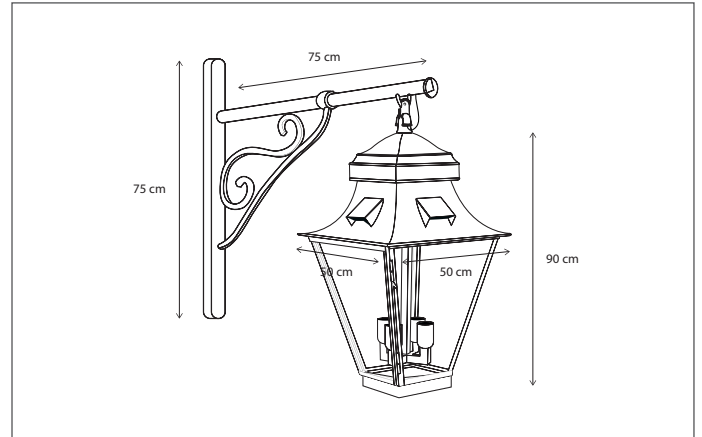

WALL | GRACIEUZE ON BRACKET SMALL/NORMAL

An extra spot can be added in the ceiling of the normal variant (1L --> 2L).

Lamps not included, consult light source guide for our advice.

390

CODE	TYPE	FINISH	WATT	VOLT	FITTING
GRA001WB3	Gracieuze wall on bracket small 1L	Bronze	15	230	E27
GRA001WB5	Gracieuze wall on bracket normal 1L	Bronze	15	230	E27
GRA002WB5	Gracieuze wall on bracket normal 2L	Bronze	15 + 8	230	E27 + GU10

An extra spot can be added in the ceiling of the grand variant (4L --> 8L).

Lamps not included, consult light source guide for our advice.

391

CODE	TYPE	FINISH	WATT	VOLT	FITTING
GRA004WB9	Gracieuze wall on bracket grand 4L	Bronze	4 x 15	230	E27
GRA008WB9	Gracieuze wall on bracket grand 8L	Bronze	4 x 15 + 4 x 8	230	E27 + GU10