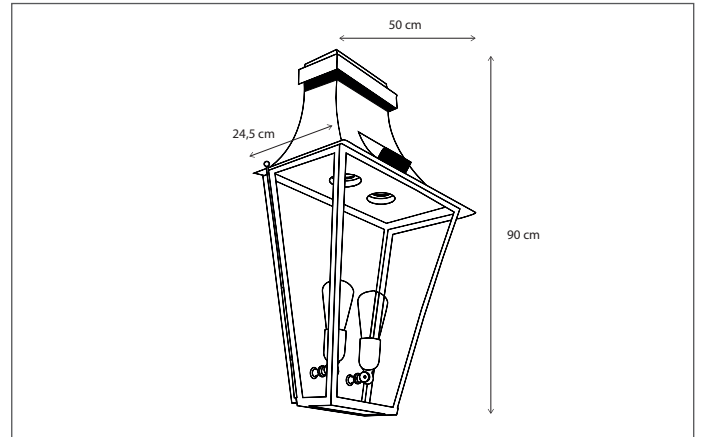

An extra spot can be added in the ceiling of the normal variant (1L --> 2L).

Lamps not included, consult light source guide for our advice.

393

CODE	TYPE	FINISH	WATT	VOLT	FITTING
GRA001WA3	Gracieuze wall small 1L	Bronze	15	230	E27
GRA001WAN	Gracieuze wall normal 1L	Bronze	15	230	E27
GRA002WAN	Gracieuze wall normal 2L	Bronze	15 + 8	230	E27 + GU10

Contact us for:

Customisation, connectivity or halogen version of the collection

An extra spot can be added in the ceiling of the grand variant (2L --> 4L).

Lamps not included, consult light source guide for our advice.