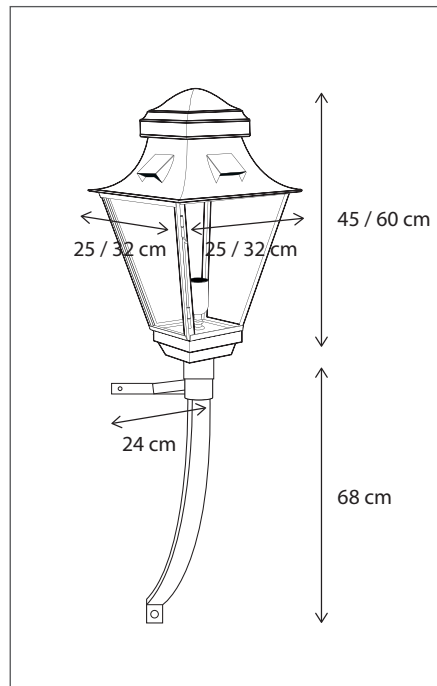

WALL | GRACIEUZE ON BRACKET SMALL/NORMAL

An extra spot can be added in the ceiling of the normal variant (1L --> 2L).

Lamps not included, consult light source guide for our advice.

390

CODE	TYPE	FINISH	WATT	VOLT	FITTING
GRA001WB3	Gracieuze wall on bracket small 1L	Bronze	15	230	E27
GRA001WB5	Gracieuze wall on bracket normal 1L	Bronze	15	230	E27
GRA002WB5	Gracieuze wall on bracket normal 2L	Bronze	15 + 8	230	E27 + GU10

An extra spot can be added in the ceiling of the grand variant (4L --> 8L).

Lamps not included, consult light source guide for our advice.

391

CODE	TYPE	FINISH	WATT	VOLT	FITTING
GRA004WB9	Gracieuze wall on bracket grand 4L	Bronze	4 x 15	230	E27
GRA008WB9	Gracieuze wall on bracket grand 8L	Bronze	4 x 15 + 4 x 8	230	E27 + GU10

Contact us for:

Customisation, connectivity or halogen version of the collection

An extra spot can be added in the ceiling of the normal variant (1L --> 2L).

Lamps not included, consult light source guide for our advice.