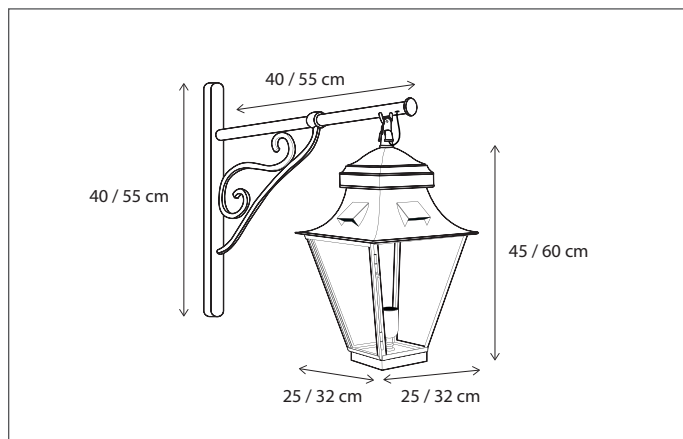

WALL | GRACIEUZE ON BRACKET SMALL/NORMAL

An extra spot can be added in the ceiling of the normal variant (1L --> 2L).

Lamps not included, consult light source guide for our advice.

390

CODE	TYPE	FINISH	WATT	VOLT	FITTING
GRA001WB3	Gracieuze wall on bracket small 1L	Bronze	15	230	E27
GRA001WB5	Gracieuze wall on bracket normal 1L	Bronze	15	230	E27
GRA002WB5	Gracieuze wall on bracket normal 2L	Bronze	15 + 8	230	E27 + GU10

An extra spot can be added in the ceiling of the grand variant (4L --> 8L).

Lamps not included, consult light source guide for our advice.

391

CODE	TYPE	FINISH	WATT	VOLT	FITTING
GRA004WB9	Gracieuze wall on bracket grand 4L	Bronze	4 x 15	230	E27
GRA008WB9	Gracieuze wall on bracket grand 8L	Bronze	4 x 15 + 4 x 8	230	E27 + GU10