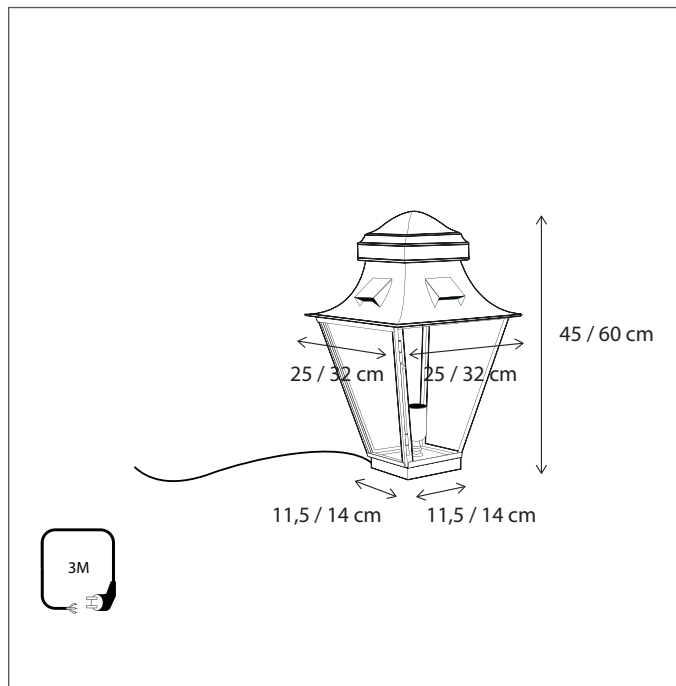

An extra spot can be added in the ceiling of the normal variant (1L --> 2L).

Lamps not included, consult light source guide for our advice.

IP 43

459

CODE	TYPE	FINISH	WATT	VOLT	FITTING
GRA001TE3	Gracieuze terrace small 1L	Bronze	15	230	E27
GRA001TE5	Gracieuze terrace normal 1L	Bronze	15	230	E27
GRA002TE5	Gracieuze terrace normal 2L	Bronze	15 + 8	230	E27 + GU10

Contact us for:

Customisation, connectivity or halogen version of the collection

An extra spot can be added in the ceiling of the grand variant (4L --> 8L).

Lamps not included, consult light source guide for our advice.

IP 43

460

CODE	TYPE	FINISH	WATT	VOLT	FITTING
GRA004TE9	Gracieuze terrace grand 4L	Bronze	4 x 15	230	E27
GRA008TE9	Gracieuze terrace grand 8L	Bronze	4 x 15 + 4 x 8	230	E27 + GU10