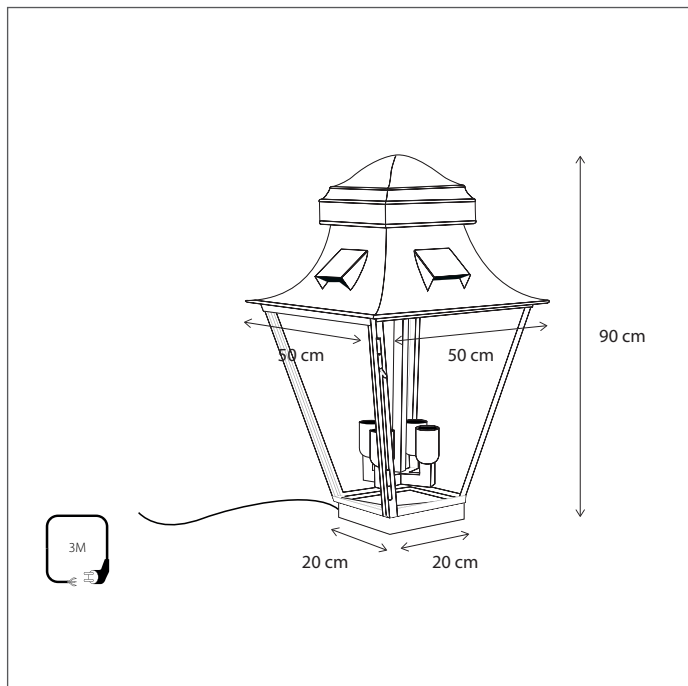

An extra spot can be added in the ceiling of the normal variant (1L --> 2L).

Lamps not included, consult light source guide for our advice.

IP 43

459

CODE	TYPE	FINISH	WATT	VOLT	FITTING
GRA001TE3	Gracieuze terrace small 1L	Bronze	15	230	E27
GRA001TE5	Gracieuze terrace normal 1L	Bronze	15	230	E27
GRA002TE5	Gracieuze terrace normal 2L	Bronze	15 + 8	230	E27 + GU10

Contact us for:

Customisation, connectivity or halogen version of the collection

An extra spot can be added in the ceiling of the grand variant (4L --> 8L).

Lamps not included, consult light source guide for our advice.

IP 43

460

CODE	TYPE	FINISH	WATT	VOLT	FITTING
GRA004TE9	Gracieuze terrace grand 4L	Bronze	4 x 15	230	E27
GRA008TE9	Gracieuze terrace grand 8L	Bronze	4 x 15 + 4 x 8	230	E27 + GU10