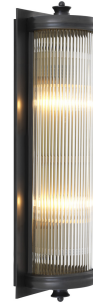

ITEM MEASUREMENTS (CM / KG)

Dimensions A. 13 | B. 11 | C. 43 cm

Dimensions are indicated as follows: **A = width | B = depth | C = height**

SPECIFICATIONS

Material(s)	Iron | Glass | Brass
Finish(es)/colour(s)	Bronze finish | clear glass
Lamp holder type | qty	E27 | 2
Ceiling canopy dimensions	No
Wire type	2 x 0,75
Grounding option	Yes
Wire length (cm)	15
Plug type	Not applicable
Max. wattage	40 watt
Voltage	220 - 240 Volt

PACKAGE INFORMATION (MTR/KG)