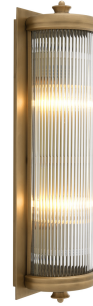

E I C H H O L T Z

SPECIFICATION SHEET

Item no.	107333
Item description	Wall Lamp Glorious nickel finish H. 29 cm
Category	Lighting
Type	Wall lamps
Country of origin	China

ITEM MEASUREMENTS (CM / KG)

Dimensions	A. 13 B. 11 C. 29 cm
Net weight	2

Dimensions are indicated as follows: A = width | B = depth | C = height

SPECIFICATIONS

Material(s)	Iron Glass
Finish(es)/colour(s)	Nickel finish clear glass
Lamp holder type qty	E27 1
Ceiling canopy dimensions	No
Wire type	2 x 0,75
Grounding option	Yes
Wire length (cm)	20
Plug type	Not applicable
Max. wattage	40 watt
Voltage	220 - 240 Volt

Dimensions A. 13 | B. 11 | C. 29 cm

Dimensions are indicated as follows: **A = width | B = depth | C = height**

SPECIFICATIONS

Material(s)	Iron Glass Brass
Finish(es)/colour(s)	Bronze finish clear glass
Lamp holder type qty	E27 1
Ceiling canopy dimensions	No
Wire type	2 x 0,75
Grounding option	Yes
Wire length (cm)	15
Plug type	Not applicable
Max. wattage	40 watt
Voltage	220 - 240 Volt

PACKAGE INFORMATION (MTR/KG)

E I C H H O L T Z

SPECIFICATION SHEET

Item no.	111525
Item description	Wall Lamp Glorious matte brass finish H. 43 cm
Category	Lighting
Type	Wall lamps
Country of origin	China