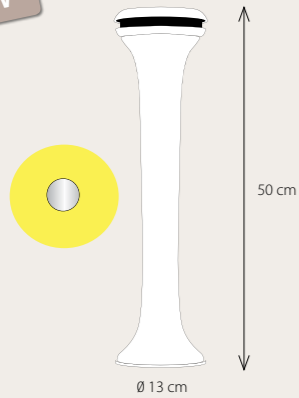

  <p>25 cm</p> <p>Ø 13 cm</p>	  <p>4,5 Watt 24 Volt LED strip WARM IP 65 Driver not included</p> <p>A+ → AMB 7/10 Fct 8</p> <p>Galed Pole 360° 24V</p> <p>GAL0036PI Bronze GAL1036PI Brushed Nickel GAL2036PI Chrome</p>	  <p>4,5 Watt 24 Volt LED strip WARM IP 65 Driver 5W 24V included</p> <p>A+ → AMB 7/10 Fct 8</p> <p>Galed Pole 360° 230V</p> <p>GAL0036P2 Bronze GAL1036P2 Brushed Nickel GAL2036P2 Chrome</p>
---	---	---

Galed Pole 50 cm

NEW

1,5 Watt 24 Volt LED strip WARM
IP 65 Driver not included
A+ AMB 7/10 Fct 8

1,5 Watt 24 Volt LED strip WARM
IP 65 Driver 5W 24V included
A+ AMB 7/10 Fct 8

Galed Pole 90° 24V

- GAL0010P5 Bronze
- GAL1010P5 Brushed Nickel
- GAL2010P5 Chrome

Galed Pole 90° 230V

- GAL0010P6 Bronze
- GAL1010P6 Brushed Nickel
- GAL2010P6 Chrome

NEW

2 x 1,5 Watt 24 Volt LED strip WARM
IP 65 Driver not included
A+ AMB 7/10 Fct 8

2 x 1,5 Watt 24 Volt LED strip WARM
IP 65 Driver 5W 24V included
A+ AMB 7/10 Fct 8

Galed Pole 2 x 90° 24V

- GAL0029P5 Bronze
- GAL1029P5 Brushed Nickel
- GAL2029P5 Chrome

Galed Pole 2 x 90° 230V

- GAL0029P6 Bronze
- GAL1029P6 Brushed Nickel
- GAL2029P6 Chrome

NEW

4,5 Watt 24 Volt LED strip WARM
IP 65 Driver not included
A+ AMB 7/10 Fct 8