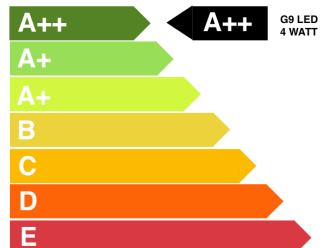

BERT | FRANK

FLAGON PENDANT LAMP

Specification Sheet

Description:

The Single Flagon is a small versatile pendant that makes a big impact. Its sharp angular gallery is contrasted by a thick bottomed 'whiskey glass' shade, frosted internally for a soft glow.

Weight:

- 1.5kg

Suspension:

- Supplied with 2m flex as standard.

BERT | FRANK

FLAGON
Chandelier

This luminaire is compatible with bulbs of the energy classes:

874/2012