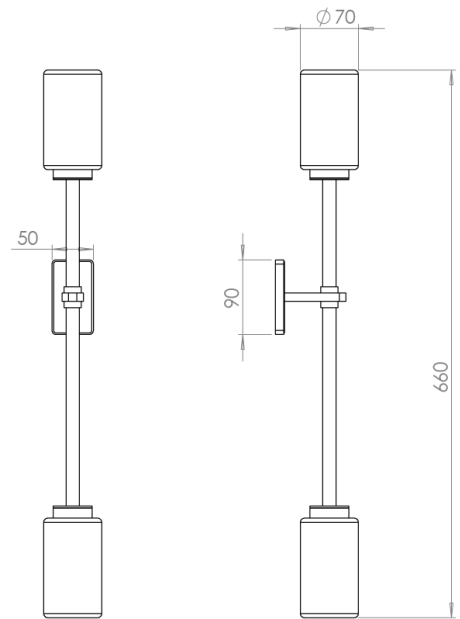

BERT | FRANK

FAROL WALL LIGHT - SINGLE

Specification Sheet

Description:

Finished in brass and bronze with two elegant cylindrical shades, the Farol Single Wall Light will lend a luxurious touch to any living space. Available with opal or smoked glass shades.

Lamps:

- 2 x 4W G9 LED
- Ensure dimmable LED is used if this functionality is needed

Voltage:

- UK/EU - 230V
- US - 110V

Metal Finish Options:

- Brass & Bronze
- Brass lacquered as standard

Glass Finish:

- Opal or Smoked Glass

Weight:

- 0,9 kg

BERT | FRANK

FAROL
Single Wall Light /
Double Wall Light /
Pendant

This luminaire is compatible with bulbs of the energy classes:

874/2012