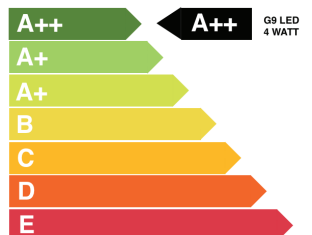

BERT | FRANK

FAROL WALL LIGHT - SINGLE

Specification Sheet

Description:

Finished in brass and bronze with two elegant cylindrical shades, the Farol Single Wall Light will lend a luxurious touch to any living space. Available with opal or smoked glass shades.

Weight:

- 0,9 kg

BERT | FRANK

FAROL
Single Wall Light /
Double Wall Light /
Pendant

This luminaire is compatible with bulbs of the energy classes:

874/2012