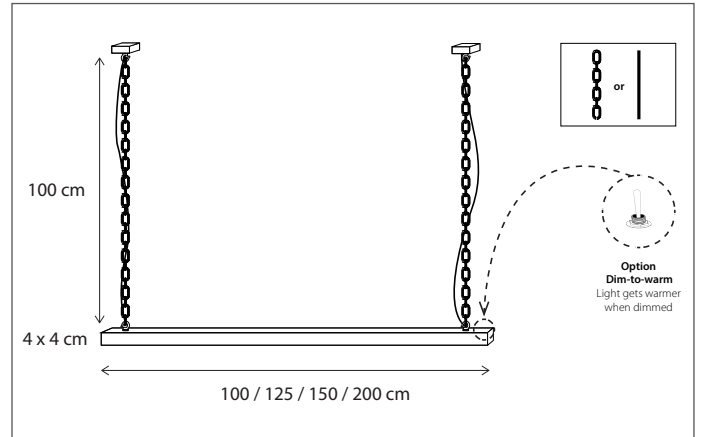

Dim-to-warm option available on request, consult accessories.

134

CODE	TYPE	FINISH	WATT	VOLT	FITTING
ELP002100	Eligne profile 100 cm	Bronze	25	230	-
ELP002125	Eligne profile 125 cm	Bronze	32	230	-
ELP002150	Eligne profile 150 cm	Bronze	39	230	-
ELP002200	Eligne profile 200 cm	Bronze	56	230	-
ELP102100	Eligne profile 100 cm	Brushed nickel	25	230	-
ELP102125	Eligne profile 125 cm	Brushed nickel	32	230	-
ELP102150	Eligne profile 150 cm	Brushed nickel	39	230	-
ELP102200	Eligne profile 200 cm	Brushed nickel	56	230	-
ELP202100	Eligne profile 100 cm	Chrome	25	230	-
ELP202125	Eligne profile 125 cm	Chrome	32	230	-
ELP202150	Eligne profile 150 cm	Chrome	39	230	-
ELP202200	Eligne profile 200 cm	Chrome	56	230	-