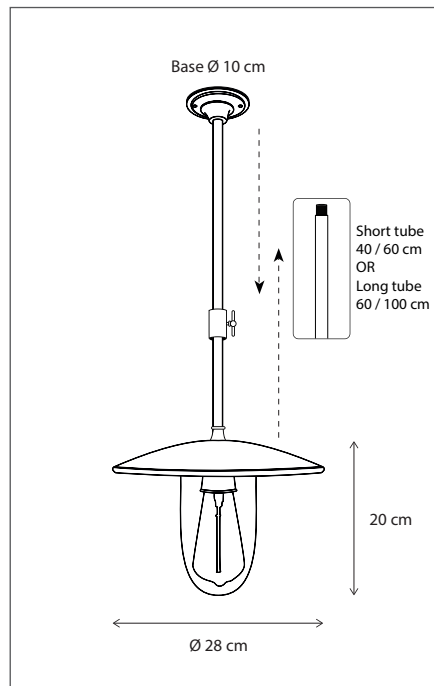

Lamps not included, consult light source guide for our advice.

135

| CODE | TYPE | FINISH | WATT | VOLT | FITTING |
|-----------|------------------|----------------|------|------|---------|
| ELB001200 | Elébase on chain | Bronze | 15 | 230 | E27 |
| ELB101200 | Elébase on chain | Brushed nickel | 15 | 230 | E27 |
| ELB201200 | Elébase on chain | Chrome | 15 | 230 | E27 |

Contact us for:
 Customisation, connectivity or halogen version of the collection

Lamps not included, consult light source guide for our advice.

136

| CODE | TYPE | FINISH | WATT | VOLT | FITTING |
|-----------|-------------------------------------|----------------|------|------|---------|
| ELB001206 | Elébase on short tube 40 cm - 60 cm | Bronze | 15 | 230 | E27 |
| ELB001210 | Elébase on long tube 60 cm - 100 cm | Bronze | 15 | 230 | E27 |
| ELB101206 | Elébase on short tube 40 cm - 60 cm | Brushed nickel | 15 | 230 | E27 |
| ELB101210 | Elébase on long tube 60 cm - 100 cm | Brushed nickel | 15 | 230 | E27 |
| ELB201206 | Elébase on short tube 40 cm - 60 cm | Chrome | 15 | 230 | E27 |
| ELB201210 | Elébase on long tube 60 cm - 100 cm | Chrome | 15 | 230 | E27 |