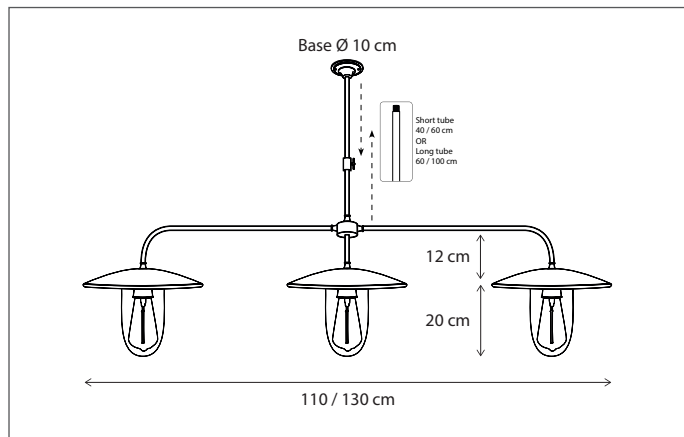

138

CODE	TYPE	FINISH	WATT	VOLT	FITTING
ELB002U06	Elébase double with short tube 40 - 60 cm	Bronze	2 x 15	230	E27
ELB002U10	Elébase double with long tube 60 cm - 100 cm	Bronze	2 x 15	230	E27
ELB003W06	Elébase triple with short tube 40 cm - 60 cm	Bronze	3 x 15	230	E27
ELB003W10	Elébase triple with long tube 60 cm - 100 cm	Bronze	3 x 15	230	E27
ELB102U06	Elébase double with short tube 40 - 60 cm	Brushed nickel	2 x 15	230	E27
ELB102U10	Elébase double with long tube 60 cm - 100 cm	Brushed nickel	2 x 15	230	E27
ELB103W06	Elébase triple with short tube 40 cm - 60 cm	Brushed nickel	3 x 15	230	E27
ELB103W10	Elébase triple with long tube 60 cm - 100 cm	Brushed nickel	3 x 15	230	E27
ELB202U06	Elébase double with short tube 40 - 60 cm	Chrome	2 x 15	230	E27
ELB202U10	Elébase double with long tube 60 cm - 100 cm	Chrome	2 x 15	230	E27
ELB203W06	Elébase triple with short tube 40 cm - 60 cm	Chrome	3 x 15	230	E27
ELB203W10	Elébase triple with long tube 60 cm - 100 cm	Chrome	3 x 15	230	E27