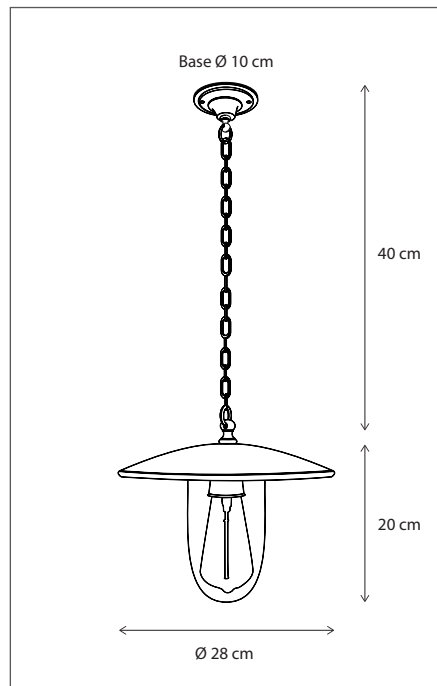

Lamps not included, consult light source guide for our advice.

135

| CODE | TYPE | FINISH | WATT | VOLT | FITTING |
|-----------|------------------|----------------|------|------|---------|
| ELB001200 | Elébase on chain | Bronze | 15 | 230 | E27 |
| ELB101200 | Elébase on chain | Brushed nickel | 15 | 230 | E27 |
| ELB201200 | Elébase on chain | Chrome | 15 | 230 | E27 |

Contact us for:
 Customisation, connectivity or halogen version of the collection

Lamps not included, consult light source guide for our advice.

136

| CODE | TYPE | FINISH | WATT | VOLT | FITTING |
|-----------|-------------------------------------|----------------|------|------|---------|
| ELB001206 | Elébase on short tube 40 cm - 60 cm | Bronze | 15 | 230 | E27 |
| ELB001210 | Elébase on long tube 60 cm - 100 cm | Bronze | 15 | 230 | E27 |
| ELB101206 | Elébase on short tube 40 cm - 60 cm | Brushed nickel | 15 | 230 | E27 |
| ELB101210 | Elébase on long tube 60 cm - 100 cm | Brushed nickel | 15 | 230 | E27 |
| ELB201206 | Elébase on short tube 40 cm - 60 cm | Chrome | 15 | 230 | E27 |
| ELB201210 | Elébase on long tube 60 cm - 100 cm | Chrome | 15 | 230 | E27 |

Lamps not included, consult light source guide for our advice.

| CODE | TYPE | FINISH | WATT | VOLT | FITTING |
|-----------|---|----------------|--------|------|---------|
| ELB002201 | Elébase on profile with chain 75 cm - 2L | Bronze | 2 x 15 | 230 | E27 |
| ELB003202 | Elébase on profile with chain 120 cm - 3L | Bronze | 3 x 15 | 230 | E27 |
| ELB102201 | Elébase on profile with chain 75 cm - 2L | Brushed nickel | 2 x 15 | 230 | E27 |
| ELB103202 | Elébase on profile with chain 120 cm - 3L | Brushed nickel | 3 x 15 | 230 | E27 |
| ELB202201 | Elébase on profile with chain 75 cm - 2L | Chrome | 2 x 15 | 230 | E27 |
| ELB203202 | Elébase on profile with chain 120 cm - 3L | Chrome | 3 x 15 | 230 | E27 |