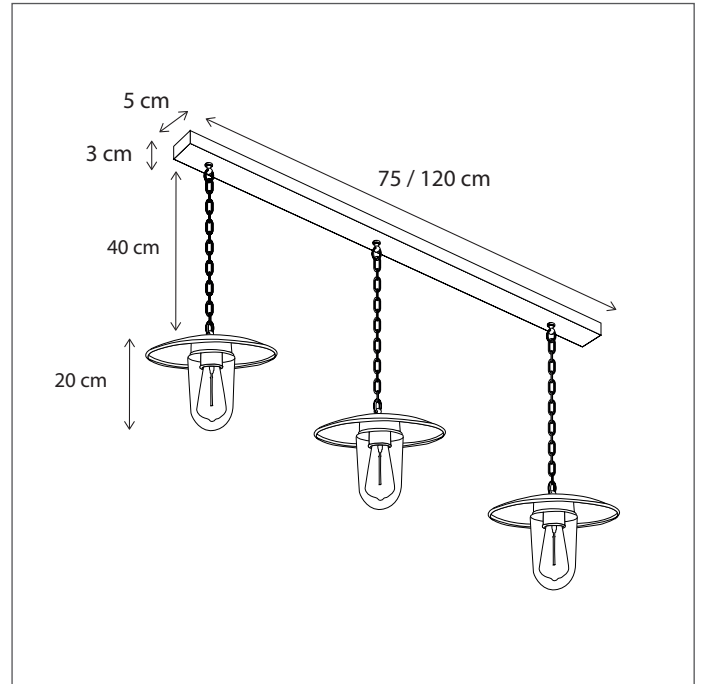

Contact us for:
 Customisation, connectivity or halogen version of the collection

Lamps not included, consult light source guide for our advice.

136

| CODE | TYPE | FINISH | WATT | VOLT | FITTING |
|-----------|-------------------------------------|----------------|------|------|---------|
| ELB001206 | Elébase on short tube 40 cm - 60 cm | Bronze | 15 | 230 | E27 |
| ELB001210 | Elébase on long tube 60 cm - 100 cm | Bronze | 15 | 230 | E27 |
| ELB101206 | Elébase on short tube 40 cm - 60 cm | Brushed nickel | 15 | 230 | E27 |
| ELB101210 | Elébase on long tube 60 cm - 100 cm | Brushed nickel | 15 | 230 | E27 |
| ELB201206 | Elébase on short tube 40 cm - 60 cm | Chrome | 15 | 230 | E27 |
| ELB201210 | Elébase on long tube 60 cm - 100 cm | Chrome | 15 | 230 | E27 |

Lamps not included, consult light source guide for our advice.

| CODE | TYPE | FINISH | WATT | VOLT | FITTING |
|-----------|---|----------------|--------|------|---------|
| ELB002201 | Elébase on profile with chain 75 cm - 2L | Bronze | 2 x 15 | 230 | E27 |
| ELB003202 | Elébase on profile with chain 120 cm - 3L | Bronze | 3 x 15 | 230 | E27 |
| ELB102201 | Elébase on profile with chain 75 cm - 2L | Brushed nickel | 2 x 15 | 230 | E27 |
| ELB103202 | Elébase on profile with chain 120 cm - 3L | Brushed nickel | 3 x 15 | 230 | E27 |
| ELB202201 | Elébase on profile with chain 75 cm - 2L | Chrome | 2 x 15 | 230 | E27 |
| ELB203202 | Elébase on profile with chain 120 cm - 3L | Chrome | 3 x 15 | 230 | E27 |