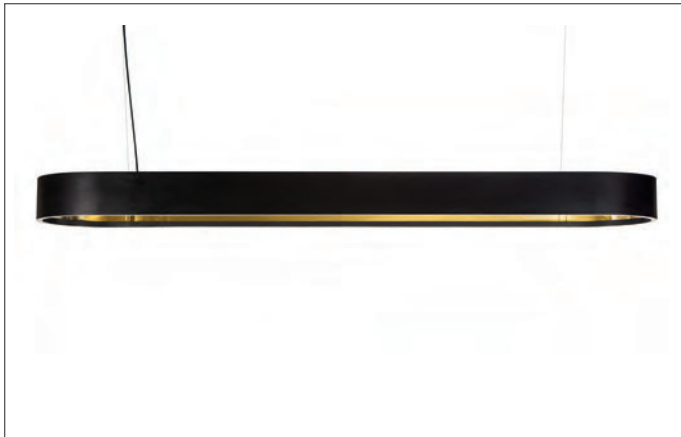

2 integrated LED-strips (top and bottom).