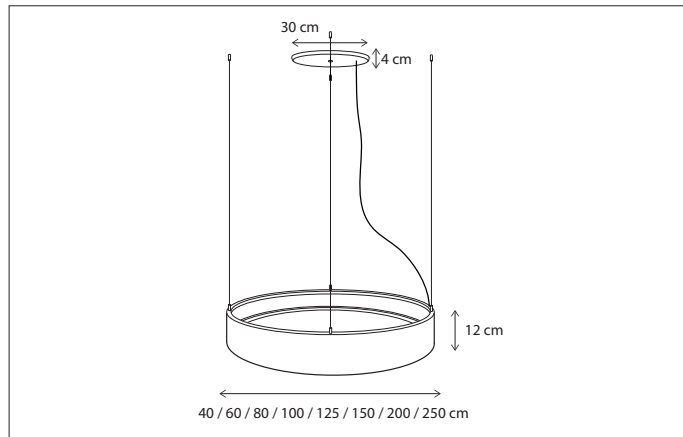

2 integrated LED-strips (top and bottom).

130

| CODE | TYPE | FINISH | WATT | VOLT | FITTING |
|-----------|--------------------------------|----------------|--------|------|---------|
| ECS051R04 | Eclips suspension round 40 cm | Bronze | 2 x 14 | 230 | - |
| ECS051R06 | Eclips suspension round 60 cm | Bronze | 2 x 21 | 230 | - |
| ECS051R08 | Eclips suspension round 80 cm | Bronze | 2 x 27 | 230 | - |
| ECS051R10 | Eclips suspension round 100 cm | Bronze | 2 x 35 | 230 | - |
| ECS051R12 | Eclips suspension round 125 cm | Bronze | 2 x 44 | 230 | - |
| ECS051R15 | Eclips suspension round 150 cm | Bronze | 2 x 53 | 230 | - |
| ECS051R20 | Eclips suspension round 200 cm | Bronze | 2 x 71 | 230 | - |
| ECS051R25 | Eclips suspension round 250 cm | Bronze | 2 x 87 | 230 | - |
| ECS351R04 | Eclips suspension round 40 cm | Polished brass | 2 x 14 | 230 | - |
| ECS351R06 | Eclips suspension round 60 cm | Polished brass | 2 x 21 | 230 | - |
| ECS351R08 | Eclips suspension round 80 cm | Polished brass | 2 x 27 | 230 | - |
| ECS351R10 | Eclips suspension round 100 cm | Polished brass | 2 x 35 | 230 | - |
| ECS351R12 | Eclips suspension round 125 cm | Polished brass | 2 x 44 | 230 | - |
| ECS351R15 | Eclips suspension round 150 cm | Polished brass | 2 x 53 | 230 | - |
| ECS351R20 | Eclips suspension round 200 cm | Polished brass | 2 x 71 | 230 | - |
| ECS351R25 | Eclips suspension round 250 cm | Polished brass | 2 x 87 | 230 | - |