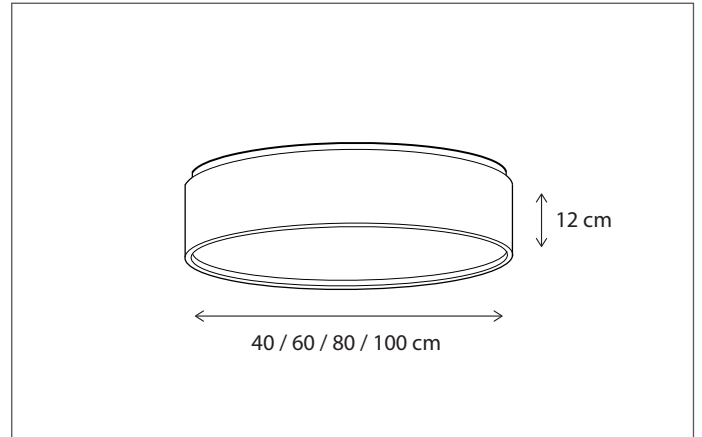

Indirect light effect via integrated LED strip.

| CODE      | TYPE                           | FINISH         | WATT | VOLT | FITTING |
|-----------|--------------------------------|----------------|------|------|---------|
| ECP05IR04 | Eclips plafonnier round 40 cm  | Bronze         | 14   | 230  | -       |
| ECP05IR06 | Eclips plafonnier round 60 cm  | Bronze         | 21   | 230  | -       |
| ECP05IR08 | Eclips plafonnier round 80 cm  | Bronze         | 28   | 230  | -       |
| ECP05IR10 | Eclips plafonnier round 100 cm | Bronze         | 35   | 230  | -       |
| ECP35IR04 | Eclips plafonnier round 40 cm  | Polished brass | 14   | 230  | -       |
| ECP35IR06 | Eclips plafonnier round 60 cm  | Polished brass | 21   | 230  | -       |
| ECP35IR08 | Eclips plafonnier round 80 cm  | Polished brass | 28   | 230  | -       |
| ECP35IR10 | Eclips plafonnier round 100 cm | Polished brass | 35   | 230  | -       |