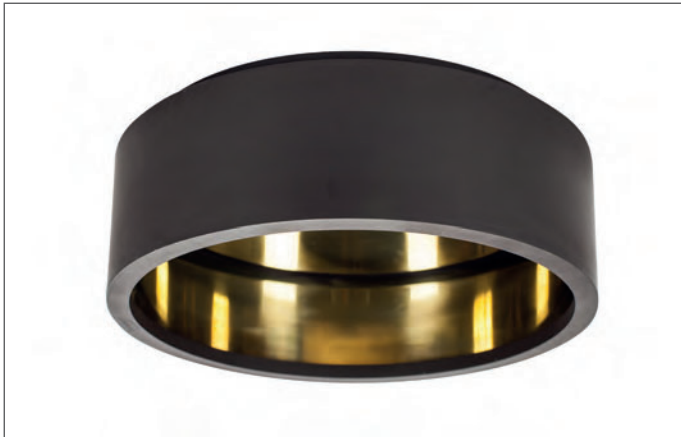

Indirect light effect via integrated LED strip.

| CODE      | TYPE                           | FINISH         | WATT | VOLT | FITTING |
|-----------|--------------------------------|----------------|------|------|---------|
| ECP05IR04 | Eclips plafonnier round 40 cm  | Bronze         | 14   | 230  | -       |
| ECP05IR06 | Eclips plafonnier round 60 cm  | Bronze         | 21   | 230  | -       |
| ECP05IR08 | Eclips plafonnier round 80 cm  | Bronze         | 28   | 230  | -       |
| ECP05IR10 | Eclips plafonnier round 100 cm | Bronze         | 35   | 230  | -       |
| ECP35IR04 | Eclips plafonnier round 40 cm  | Polished brass | 14   | 230  | -       |
| ECP35IR06 | Eclips plafonnier round 60 cm  | Polished brass | 21   | 230  | -       |
| ECP35IR08 | Eclips plafonnier round 80 cm  | Polished brass | 28   | 230  | -       |
| ECP35IR10 | Eclips plafonnier round 100 cm | Polished brass | 35   | 230  | -       |