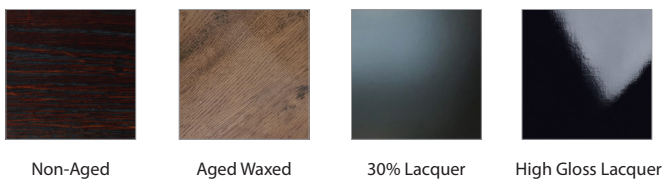

TRENZSEATER

DINO LAMP TABLE

LAMP TABLE: L 700mm / D 700mm / H 590mm

TECHNICAL INFORMATION

MATERIAL Solid American Oak, Also Available in MDF
STRUCTURE American Oak with Embossed Walnut Inlay
 Powdercoated Matt Black Steel
 TAILOR MADE TO ORDER IN NEW ZEALAND BY TRENZSEATER

FINISHES

PATTERN

LACQUER FINISHES

SOFT TOUCH FINISHES

IMPORTANT NOTE: For technical printing reasons, the colours displayed above may vary from the swatches in store, it is recommended to view these to get a true representation of the colour before ordering.

*The WHITE finish is only available when product is made in Oak Veneer