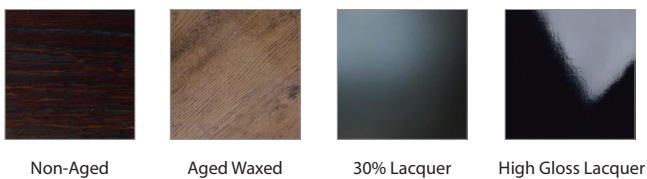

TRENZSEATER

CUBA SIDEBOARD

- B4: L 2400mm/ D 500mm/ H 840mm.
B3: L 1800mm/ D 500mm/ H 840mm.
B2: L 1200mm/ D 500mm/ H 840mm.

TECHNICAL INFORMATION

- MATERIAL** American Oak, American Oak Veneer, Also available in MDF.
STRUCTURE Brushed Stainless Steel Feet
COMPONENTRY Adjustable shelves, soft close hinges.
TAILOR MADE TO ORDER IN NEW ZEALAND BY TRENZSEATER

FINISHES

PATTERN

LACQUER FINISHES

SOFT TOUCH FINISHES

IMPORTANT NOTE: For technical printing reasons, the colours displayed above may vary from the swatches in store, it is recommended to view these to get a true representation of the colour before ordering.

*The WHITE finish is only available when product is made in Oak Veneer