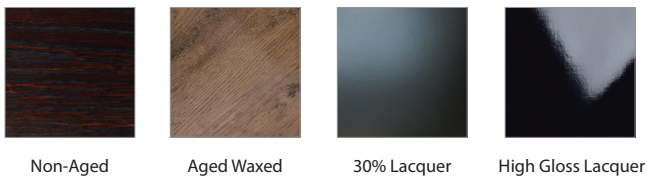

## CHAMONIX TABLE

---

COFFEE TABLE: L 1800mm/ W 1000mm/ H 350mm

### TECHNICAL INFORMATION

---

**MATERIAL** Solid American Oak, Also Available in MDF  
**STRUCTURE** American Oak with Ebonised Walnut Inlay  
Blue Gun Steel, Also Available in Powdercoated Matt Black Steel  
TAILOR MADE TO ORDER IN NEW ZEALAND BY TRENZSEATER

#### FINISHES

---