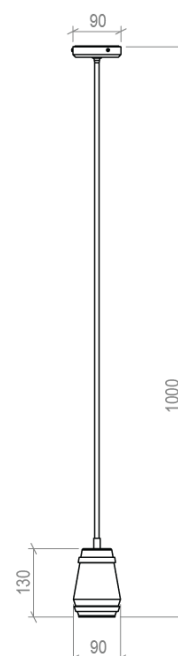

## CASK PENDANT LAMP

#### Description:

Turned in brass then finished by hand for a timeless feel, the simple silhouette of the Cask Pendant Lamp produces a warm directional light. A smart addition to any interior.

#### Weight:

- 1.2kg

#### Suspension Options:

- 2m flex supplied as standard  
- Brass drop rods - made to specified length.

BERT | FRANK

CASK  
Wall Light / Table  
Lamp / Pendant

This luminaire is compatible with bulbs of the energy classes: