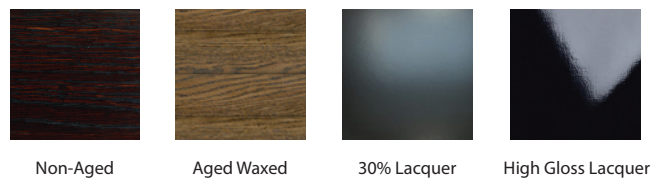

TRENZSEATER

CANAPE BEDSIDE

BEDSIDE W 800mm/ D 450mm/ H 680mm
(Standard price is based on using TRENZSEATER Atelier pull bars)

TECHNICAL INFORMATION

MATERIAL Solid American Oak, also available in MDF.
TAILOR MADE TO ORDER IN NEW ZEALAND BY TRENZSEATER

FINISHES

PATTERN

LACQUER FINISHES

IMPORTANT NOTE: For technical printing reasons, the colours displayed above may vary from the swatches in store, it is recommended to view these to get a true representation of the colour before ordering.