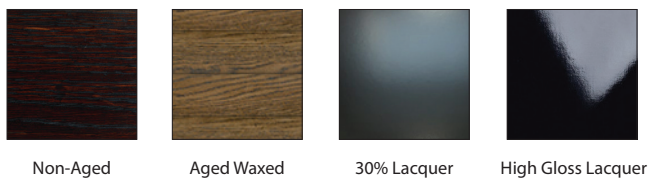

TRENZSEATER

BORDEAUX CONSOLE

CONSOLE: L 2400mm / D 500mm / H 875mm. (Base 2040mm)
L 2200mm / D 500mm / H 875mm. (Base 1840mm)
L 2000mm / D 500mm / H 875mm. (Base 1640mm)

TECHNICAL INFORMATION

MATERIAL Solid American Oak, Also Available in MDF
TAILOR MADE TO ORDER IN NEW ZEALAND BY TRENZSEATER

FINISHES

PATTERN

LACQUER FINISHES

SOFT TOUCH FINISHES

IMPORTANT NOTE: For technical printing reasons, the colours displayed above may vary from the swatches in store, it is recommended to view these to get a true representation of the colour before ordering.