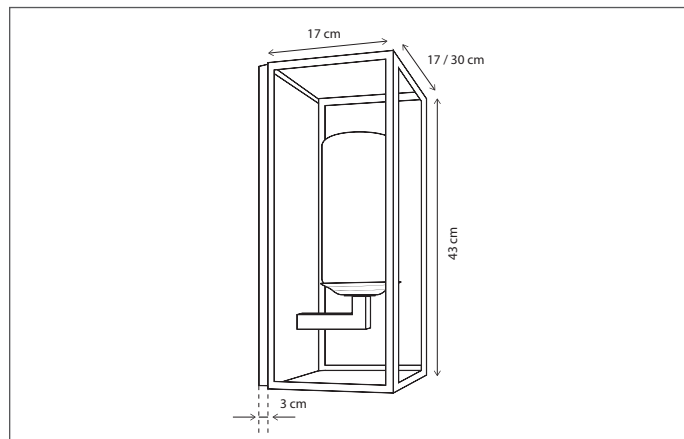

Integrated push dimmer for adjustable candle effect.  
Standard with glass candles, for other options see accessories.

372

CODE	TYPE	FINISH	WATT	VOLT	FITTING
BVW001OUG	Bellefeu® vitrine wall 1L	Bronze	2,4	230	-
BVW002OUG	Bellefeu® vitrine wall 2L	Bronze	2 x 2,4	230	-
BVW101OUG	Bellefeu® vitrine wall 1L	Brushed nickel	2,4	230	-
BVW102OUG	Bellefeu® vitrine wall 2L	Brushed nickel	2 x 2,4	230	-
BVW201OUG	Bellefeu® vitrine wall 1L	Chrome	2,4	230	-
BVW202OUG	Bellefeu® vitrine wall 2L	Chrome	2 x 2,4	230	-