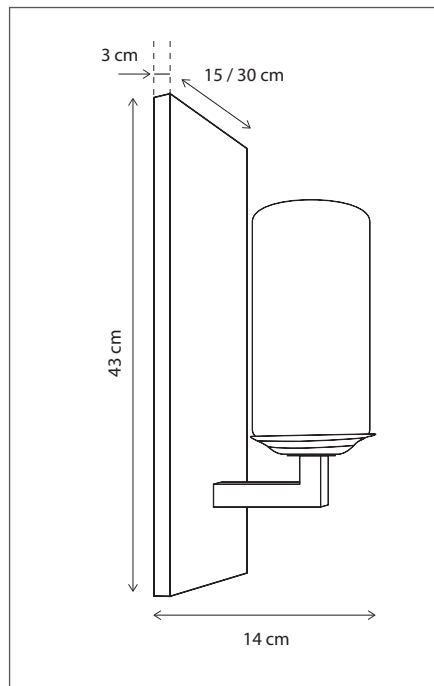

Integrated push dimmer for adjustable candle effect.
Wax linnen candles included, for other options see accessories.

285

CODE	TYPE	FINISH	WATT	VOLT	FITTING
BWP001D15	Bellefeu® plate 1L	Bronze	2,4	230	-
BWP002D30	Bellefeu® plate 2L	Bronze	2 x 2,4	230	-
BWP101D15	Bellefeu® plate 1L	Brushed nickel	2,4	230	-
BWP102D30	Bellefeu® plate 2L	Brushed nickel	2 x 2,4	230	-
BWP201D15	Bellefeu® plate 1L	Chrome	2,4	230	-
BWP202D30	Bellefeu® plate 2L	Chrome	2 x 2,4	230	-

Scan the QR-code & discover our Bellefeu® effect!

Contact us for:
Customisation, connectivity or halogen version of the collection