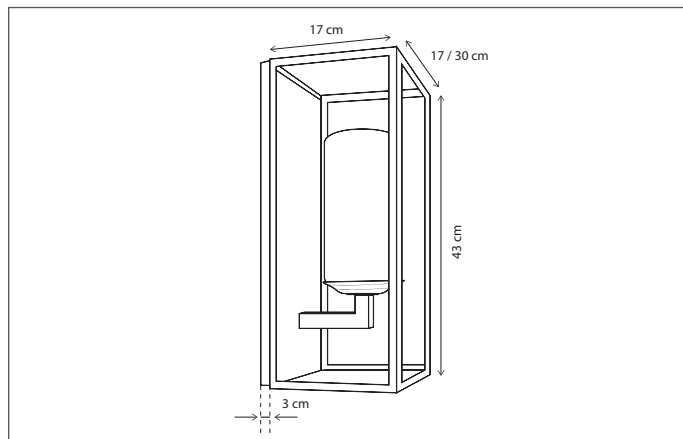

Integrated push dimmer for adjustable candle effect.
Wax linnen candles included, for other options see accessories.

284

CODE	TYPE	FINISH	WATT	VOLT	FITTING
BVW001INW	Bellefeu® vitrine wall 1L	Bronze	2,4	230	-
BVW002INW	Bellefeu® vitrine wall 2L	Bronze	2 x 2,4	230	-
BVW101INW	Bellefeu® vitrine wall 1L	Brushed nickel	2,4	230	-
BVW102INW	Bellefeu® vitrine wall 2L	Brushed nickel	2 x 2,4	230	-
BVW201INW	Bellefeu® vitrine wall 1L	Chrome	2,4	230	-
BVW202INW	Bellefeu® vitrine wall 2L	Chrome	2 x 2,4	230	-

Scan the QR-code & discover our Bellefeu® effect!