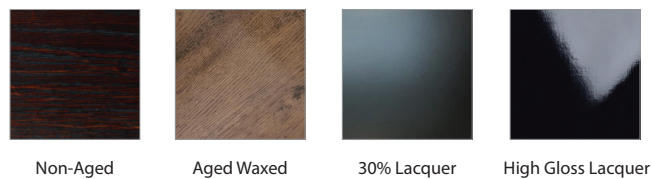

TRENZSEATER

ATHENS BOOKCASE

BOOKCASE W 1200mm/ D 400mm/ H 2040mm.
(Pictured Above): Oak with one fixed shelf in center, remainder adjustable shelves.
BOOKCASE (MDF): W 1200mm/ D 400mm/ H 1900mm.
MDF with one fixed shelf, remainder adjustable and no back.

TECHNICAL INFORMATION

MATERIAL American Oak, American Oak Veneer Also available in MDF.
STRUCTURE One fixed shelf in center with adjustable shelves.
TAILOR MADE TO ORDER IN NEW ZEALAND BY TRENZSEATER

FINISHES

PATTERN

LACQUER FINISHES

SOFT TOUCH FINISHES

IMPORTANT NOTE: For technical printing reasons, the colours displayed above may vary from the swatches in store, it is recommended to view these to get a true representation of the colour before ordering.

*The WHITE finish is only available when product is made in Oak Veneer