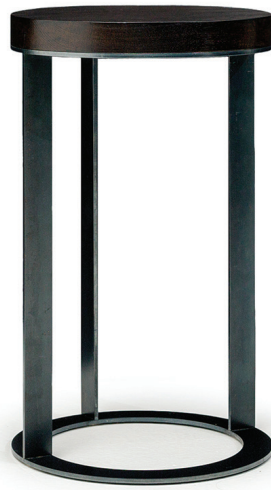

TRENZSEATER

TED SIDE TABLE

SIDE TABLE: Dia 350mm/ H 580mm

TECHNICAL INFORMATION

MATERIAL Solid American Oak, Also Available in MDF
STRUCTURE Blue Gun Steel
TAILOR MADE TO ORDER IN NEW ZEALAND BY TRENZSEATER

FINISHES

Non-Aged

Aged Waxed

30% Lacquer

High Gloss Lacquer

PATTERN

Plain

Plank

Natural

White Gloss

Black Gloss

SOFT TOUCH FINISHES

Antique Tobacco

Limed

Smoked

IMPORTANT NOTE: For technical printing reasons, the colours displayed above may vary from the swatches in store, it is recommended to view these to get a true representation of the colour before ordering.

*The WHITE finish is only available when product is made in Oak Veneer