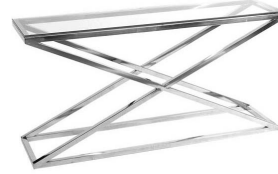

E I C H H O L T Z

SPECIFICATION SHEET

Item no.	101408
Item description	Console Table Criss Cross
Category	Tables
Type	Console tables
Country of origin	China

ITEM MEASUREMENTS (CM / KG)

Dimensions	150 x 40 x H. 74 cm
Net weight	31

SPECIFICATIONS

Material(s)	Stainless steel Glass
Finish(es)/colour(s)	Polished stainless steel clear glass

PACKAGE INFORMATION (MTR/KG)

101408A - Console Table Criss Cross - Stand - 1pc(s)

Package measurements	1,52 x 0,43 x 0,75
Volume	0,4902
Gross weight	16,60

101408B - Console Table Criss Cross - Glass - 1pc(s)

Package measurements	1,56 x 0,455 x 0,046
Volume	0,0327
Gross weight	19,20