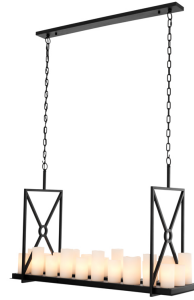

E I C H H O L T Z

SPECIFICATION SHEET

Item no.	109566
Item description	Chandelier Commodore
Category	Lighting
Type	Pendants/Lanterns/Chandeliers
Country of origin	China

ITEM MEASUREMENTS (CM / KG)

Dimensions	120 x 39 x H. 79 cm
Net weight	25

SPECIFICATIONS

Material(s)	Iron Resin
Finish(es)/colour(s)	Black finish including faux candle shades LED spots including remote control
Lamp holder type qty	E14 22
Hanging method length (cm)	Chain 80
Wire type	3 x 0,75
Grounding option	Yes
Wire length (cm)	165
Plug type	Not applicable
Max. wattage	5 watt
Voltage	220 - 240 Volt