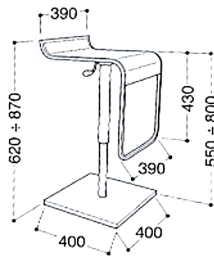

## TECHNICAL INFORMATION

---

STRUCTURE	Gas lift swivel pedestal (italian)
METALWORK	Chrome pedestal, stainless steel base
FINISHES	Black, chocolate, red and white leather
DELIVERY	12-14 weeks if not in stock
SPECIAL REQUESTS	Upon request there are alternative colours available